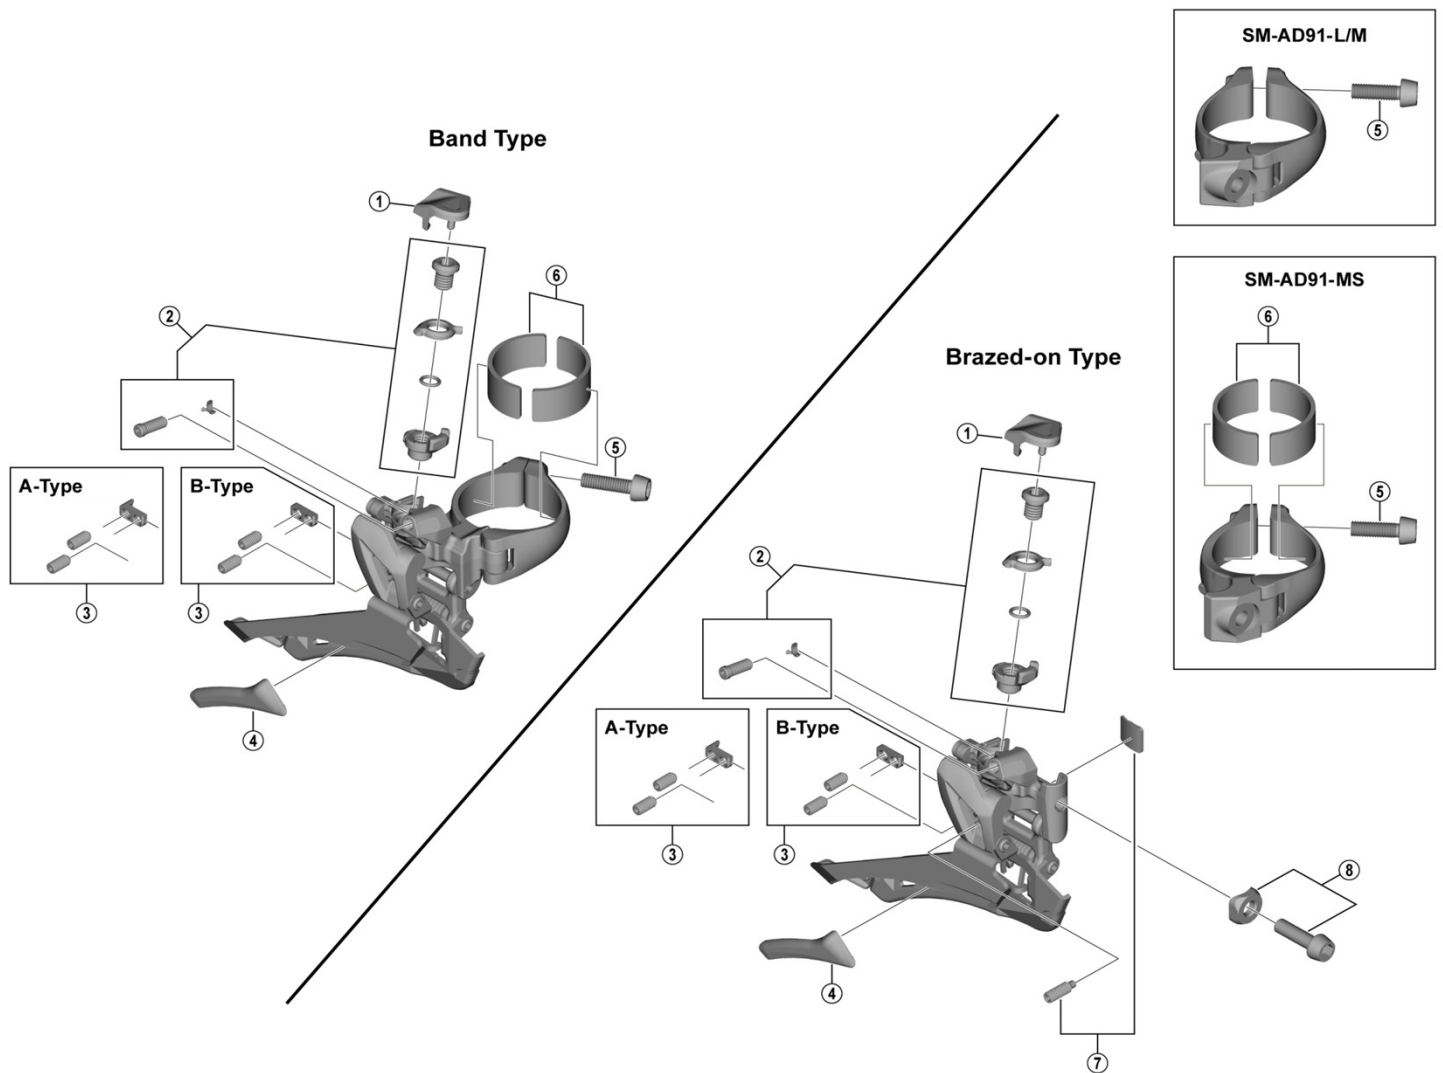

DURA-ACE Front Derailleur FD-R9100 (2x11-speed)

ITEM NO.	SHIMANO CODE NO.	DESCRIPTION
1	Y5ZS22000	Link Cover
2	Y5ZS98060	Cable Fixing Screw Unit & Cable Adjust Screw Unit (M4 x 9.5)
3	Y5ZS98030	Adjust Screws & Plate (A-Type)
	Y5ZS98070	Adjust Screws & Plate (B-Type)
4	Y5ZS15000	Skid Plate
5	Y5ZS39000	Clamp Screw (M5 x 17)
6	Y5P198030	Clamp Band Adapter Unit for S-size / Diameter 28.6 mm
7	Y2BA98020	Support Screw & Plate
8	Y5ZS98050	Clamp Screw (M5 x 15) & Radius Washer

Dec.-2019-4059G
© Shimano Inc. I

Specifications are subject to change without notice.

SHIMANO