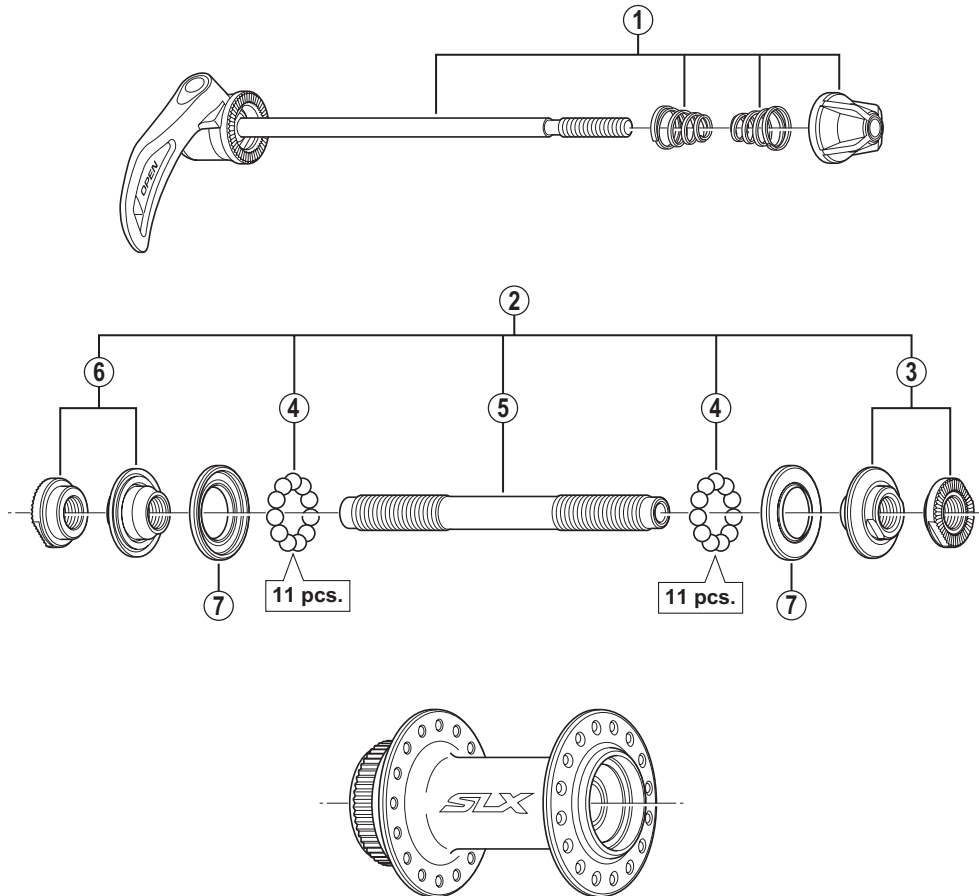

SHIMANO SLX Front Hub HB-M675 For Disc Brake

• Over Lock Nut Dimension: 100 mm (3-15/16")

ITEM NO.	SHIMANO CODE NO.	DESCRIPTION	INTERCHANGEABILITY	
			HB-M595	HB-M665
1	Y2ZB98030	Complete Quick Release 133 mm (5-1/4")	A	A
2	Y2UJ98010	Complete Hub Axle 108 mm (4-1/4")		
3	Y2UJ98020	Right Hand Lock Nut Unit		
4	Y4BB98030	Steel Ball (3/16") 22 pcs.	A	A
5	Y21S02000	Hub Axle M10 x 108 mm (4-1/4")	A	A
6	Y2UJ98030	Left Hand Lock Nut Unit		
7	Y2TA06000	Seal Ring	A	A

A: Same parts.

B: Parts are usable, but differ in materials, appearance, finish, size, etc.

Absence of mark indicates non-interchangeability.

Jun.-2012-3404A

© Shimano Inc. I

Specifications are subject to change without notice.

SHIMANO