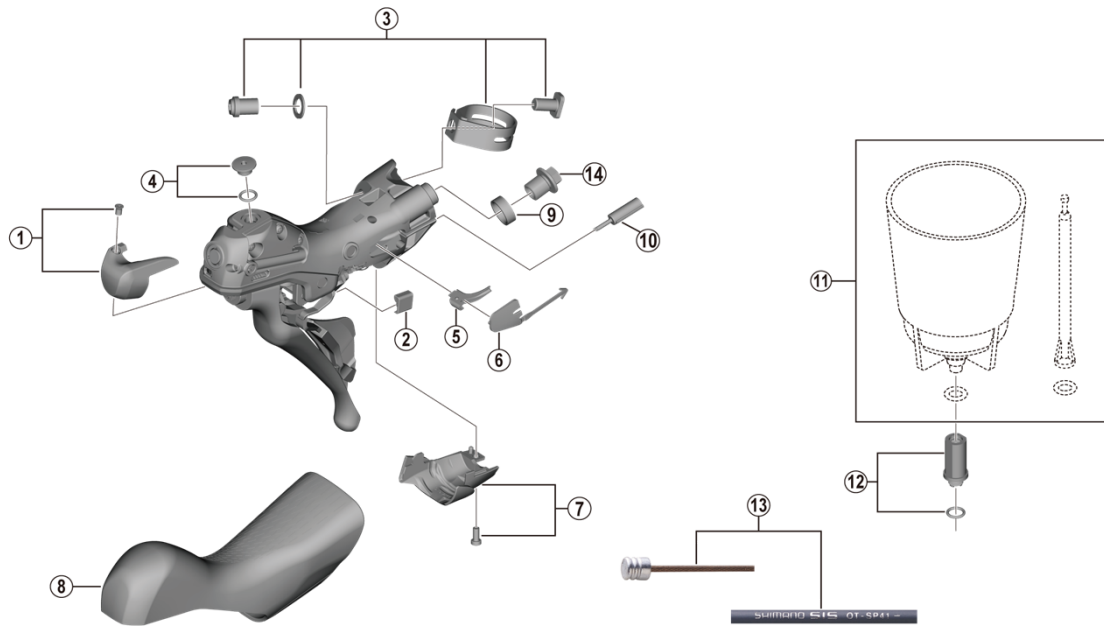

SHIMANO 105 Dual Control Lever (For Disc Brake)

ST-R7020 (2x11-speed)

ITEM NO.	SHIMANO CODE NO.	DESCRIPTION
1	Y0F398020	R.H. Name Plate R and Fixing Screw
	Y0F498010	L.H. Name Plate L and Fixing Screw
2	Y63X80000	Main Lever Support R
	Y63X80010	Main Lever Support L
*	Y0E098030	Clamp Band Unit Diameter (23.8 - 24.2 mm)
4	Y0F398030	Bleed Screw and O-Ring
5	Y07X75000	SL Cable Guide R
	Y07V75000	SL Cable Guide L
6	Y00E75000	SL Cable Cover R
	Y0C574000	SL Cable Cover L
7	Y0F398040	R.H. Unit Cover R and Fixing Screw
	Y0F498020	L.H. Unit Cover L and Fixing Screw
8	Y0F398010	Bracket Covers (Pair)
9	Y0F437000	Joint Support Ring
10	Y63Z27000	Outer Cap with Short Tongue for ST
11	ESMDISCBP	Funnel and Oil Stopper
12	Y0C698050	Funnel Adapter and O-Ring
13	Y63Z98910	OT-SP41 polymer coated shift cable sets (Black) • Outer cap with short tongue for ST-9000 (2 pcs.) • Outer cap with long tongue (3 pcs.) • Sealed outer cap for Rear Derailleur (1 pc.) • Inner end cap (2 pcs.) • Cover with tongue for rear derailleur (1 pc.)
	Y63Z98920	OT-SP41 polymer coated shift cable sets (White) • Outer cap with short tongue for ST-9000 (2 pcs.) • Outer cap with long tongue (3 pcs.) • Sealed outer cap for Rear Derailleur (1 pc.) • Inner end cap (2 pcs.) • Cover with tongue for rear derailleur (1 pc.)
	Y63Z98930	OT-SP41 polymer coated shift cable sets (Red) • Outer cap with short tongue for ST-9000 (2 pcs.) • Outer cap with long tongue (3 pcs.) • Sealed outer cap for Rear Derailleur (1 pc.) • Inner end cap (2 pcs.) • Cover with tongue for rear derailleur (1 pc.)
	Y63Z98940	OT-SP41 polymer coated shift cable sets (High-tech gray) • Outer cap with short tongue for ST-9000 (2 pcs.) • Outer cap with long tongue (3 pcs.) • Sealed outer cap for Rear Derailleur (1 pc.) • Inner end cap (2 pcs.) • Cover with tongue for rear derailleur (1 pc.)
	Y63Z98980	OT-SP41 polymer coated shift cable sets (Orange) • Outer cap with short tongue for ST-9000 (2 pcs.) • Outer cap with long tongue (3 pcs.) • Sealed outer cap for Rear Derailleur (1 pc.) • Inner end cap (2 pcs.) • Cover with tongue for rear derailleur (1 pc.)
	Y63Z98990	OT-SP41 polymer coated shift cable sets (Green) • Outer cap with short tongue for ST-9000 (2 pcs.) • Outer cap with long tongue (3 pcs.) • Sealed outer cap for Rear Derailleur (1 pc.) • Inner end cap (2 pcs.) • Cover with tongue for rear derailleur (1 pc.)
	Y63Z98991	OT-SP41 polymer coated shift cable sets (Blue) • Outer cap with short tongue for ST-9000 (2 pcs.) • Outer cap with long tongue (3 pcs.) • Sealed outer cap for Rear Derailleur (1 pc.) • Inner end cap (2 pcs.) • Cover with tongue for rear derailleur (1 pc.)
	Y63Z98992	OT-SP41 polymer coated shift cable sets (Yellow) • Outer cap with short tongue for ST-9000 (2 pcs.) • Outer cap with long tongue (3 pcs.) • Sealed outer cap for Rear Derailleur (1 pc.) • Inner end cap (2 pcs.) • Cover with tongue for rear derailleur (1 pc.)
14	Y8RD02000	Flange Flare Nut (M9/Black)