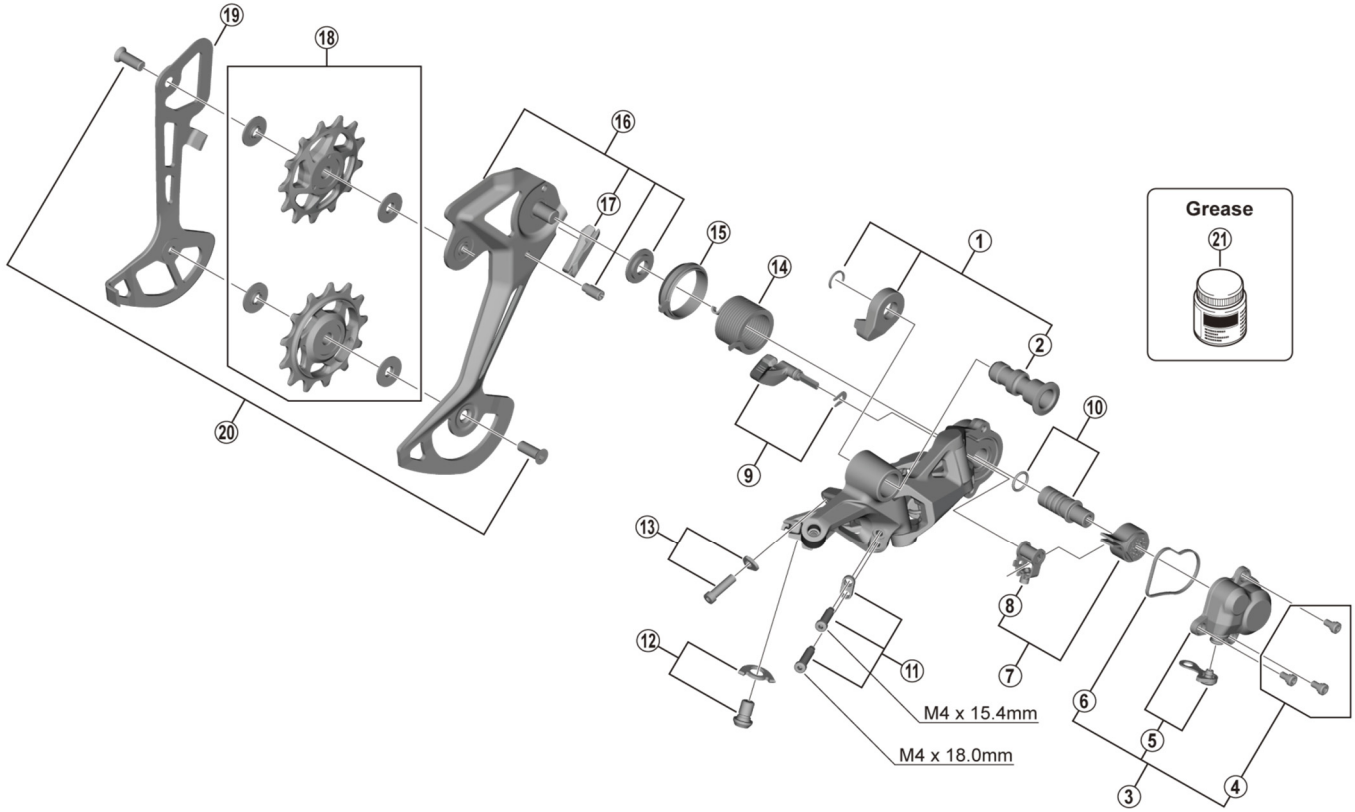

DEORE XT Rear Derailleur
RD-M8100-SGS 12-speed

ITEM NO.	SHIMANO CODE NO.	DESCRIPTION	INTERCHANGEABILITY		
1	Y3FW98020	Bracket Axle Unit			
2	Y3FW42000	B-Axle			
3	Y3FW98030	P-Cover Unit	B		
4	Y5Y198070	P-Cover Bolt Set (3 pcs.)	A		
5	Y3FW98040	P-Cover & Cap	B		
6	Y3FA63000	P-Cover Packing	A		
7	Y3GF98040	Stabilizer Unit	A		
8	Y3E498040	Cam Unit	A		
9	Y3FA98040	Switch Lever Unit & Fixing Plate	A		
10	Y5PV98060	P-Axle & O-Ring	A		
11	Y3FW98050	Stroke Adjusting Bolt & Plate			
12	Y3FW98060	Cable Fixing Bolt Unit	B		
13	Y3FW98070	End Adjust Bolt (M4 x 14.1) & Plate			
14	Y3FA55000	P-Tension Spring	A		
15	Y3FA62000	P-Seal Ring	A		
16	Y3FW98080	Outer Plate Assembly (SGS)			
17	Y3FW50000	Bumper			
18	Y3FW98010	Tension & Guide Pulley Set			
19	Y3FW26000	Inner Plate (SGS)	B		
20	Y3FW98090	Pulley Bolt (2 pcs.)			
21	Y04121000	New Grease for Stabilizer (Net. 50g)			

A: Same parts.

B: Parts are usable, but differ in materials, appearance, finish, size, etc.

Absence of mark indicates non-interchangeability.

Specifications are subject to change without notice.

May-2019-4518