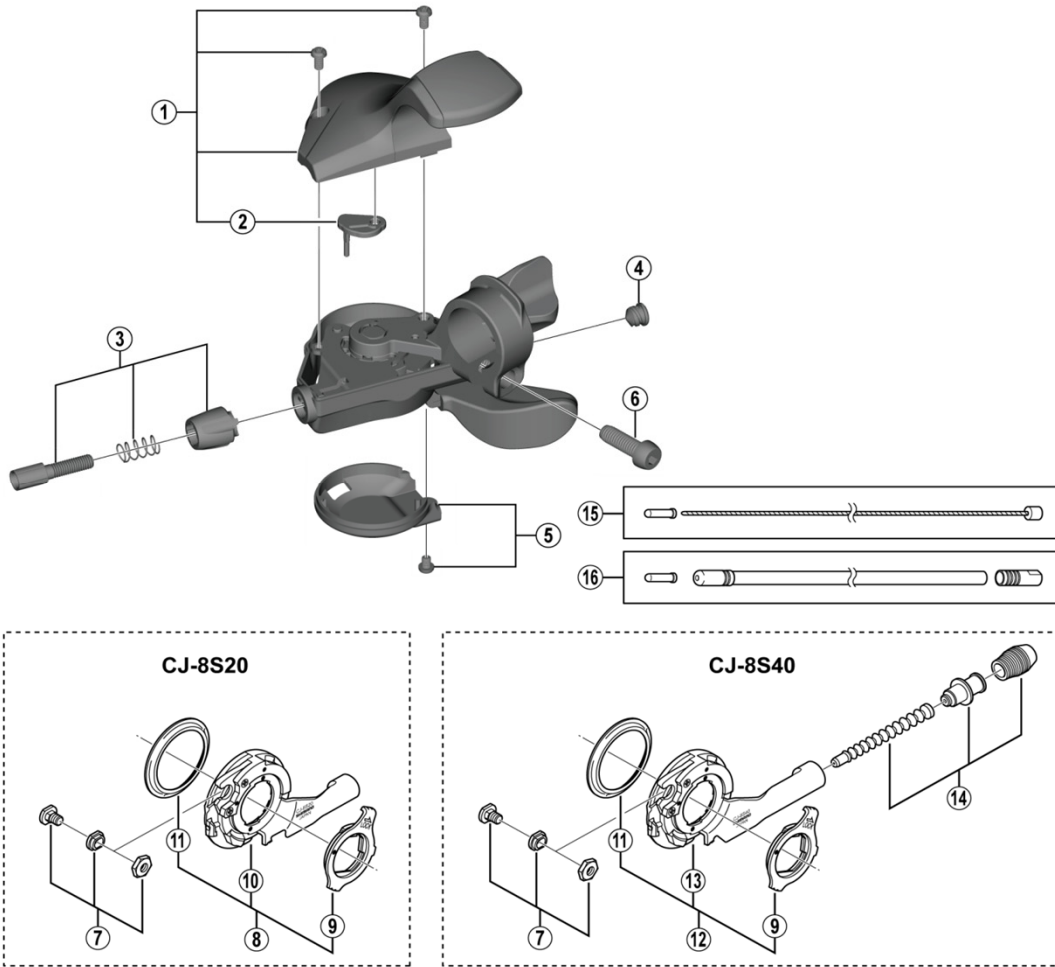

ALFINE Rapidfire Plus Lever SL-S7000-8

ITEM NO.	SHIMANO CODE NO.	DESCRIPTION	INTERCHANGEABILITY		
			SL-S503	SL-7S50	SL-5S50
1	Y01Z98010	Indicator Unit (Silver)			
	Y01Z98020	Indicator Unit (Black)			
2	Y6WW04000	Step Plate 8S			
3	Y61W98030	Cable Adjustment Barrel Unit			
4	Y6CD33000	Inner Hole Cap	A	A	A
5	Y01Z98050	Main Lever Cover & Fixing Screw	A	A	A
6	Y6W146000	Clamp Screw (M6 x 17.8)	A	B	B
7	Y74Y98030	Inner Cable Fixing Bolt Unit			
8	Y74Y98120	CJ-8S20 Cassette Joint Unit			
9	Y33Z98020	Cassette Joint Fixing Ring			
10	Y74Y98130	CJ-8S20 Cassette Joint			
11	Y74Y18000	Driver Cap			
12	Y74Y98140	CJ-8S40 Cassette Joint Unit			
13	Y74Y98150	CJ-8S40 Cassette Joint			
14	Y74Y98160	Outer Casing Holder Unit	A	A	A
* 15	Y60098911	Shift inner cable stainless steel • Stainless steel inner cable • Diameter 1.2 mm x 2100 mm incl. inner end cap			
* 16	Y6YE98010	SP41 shift outer casing • SP41 (2100 mm) with sealed outer cap • Sealed outer cap (1 pc.) • Inner end cap (1 pc.)			

A: Same parts.

B: Parts are usable, but differ in materials, appearance, finish, size, etc.

Absence of mark indicates non-interchangeability.

Specifications are subject to change without notice.

Mar.-2020-3722B