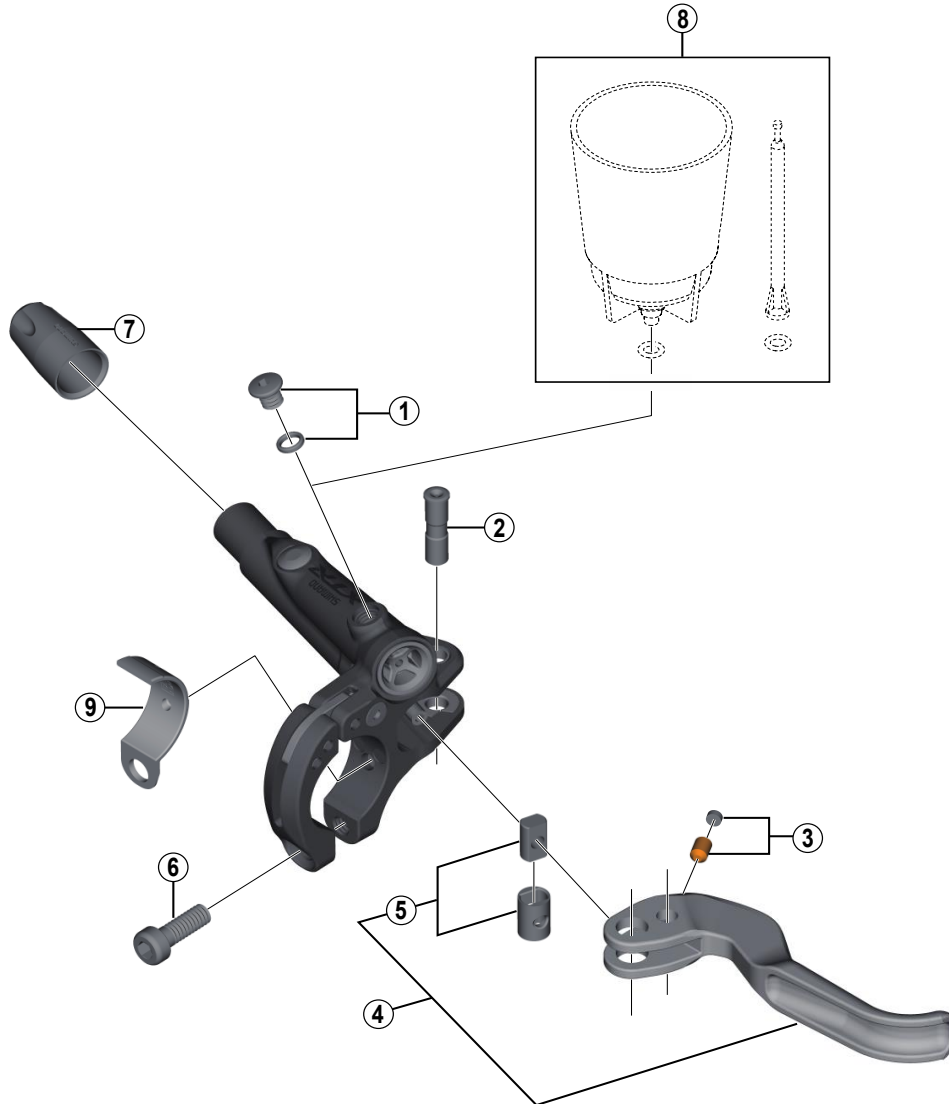

XTR Brake Lever

BL-M9000 For Disc Brake

BL-M9020
BL-M8000
BL-M987

ITEM NO.	SHIMANO CODE NO.	DESCRIPTION	INTERCHANGEABILITY
1	Y8WC98010	Bleed Screw & O-Ring	A
2	Y8WM17000	Lever Axle	B
3	Y8V298010	Lever Axle Fixing Bolt & Cap	A
4	Y8WM98010	Right Lever Member Unit	B
	Y8WM98020	Left Lever Member Unit	B
5	Y8WC98030	Adjust Boss & Boss Sleeve	A
6	Y8WC08000	Clamp Bolt	A
7	Y8WM14000	Hose Cover	B
8	ESMDISCBP	Funnel & Oil Stopper	A
* 9	Y8WM05000	BL Band Adapter	A A

A: Same parts.

B: Parts are usable, but differ in materials, appearance, finish, size, etc.
Absence of mark indicates non-interchangeability.

May-2015-3779A

© Shimano Inc. H

Specifications are subject to change without notice.