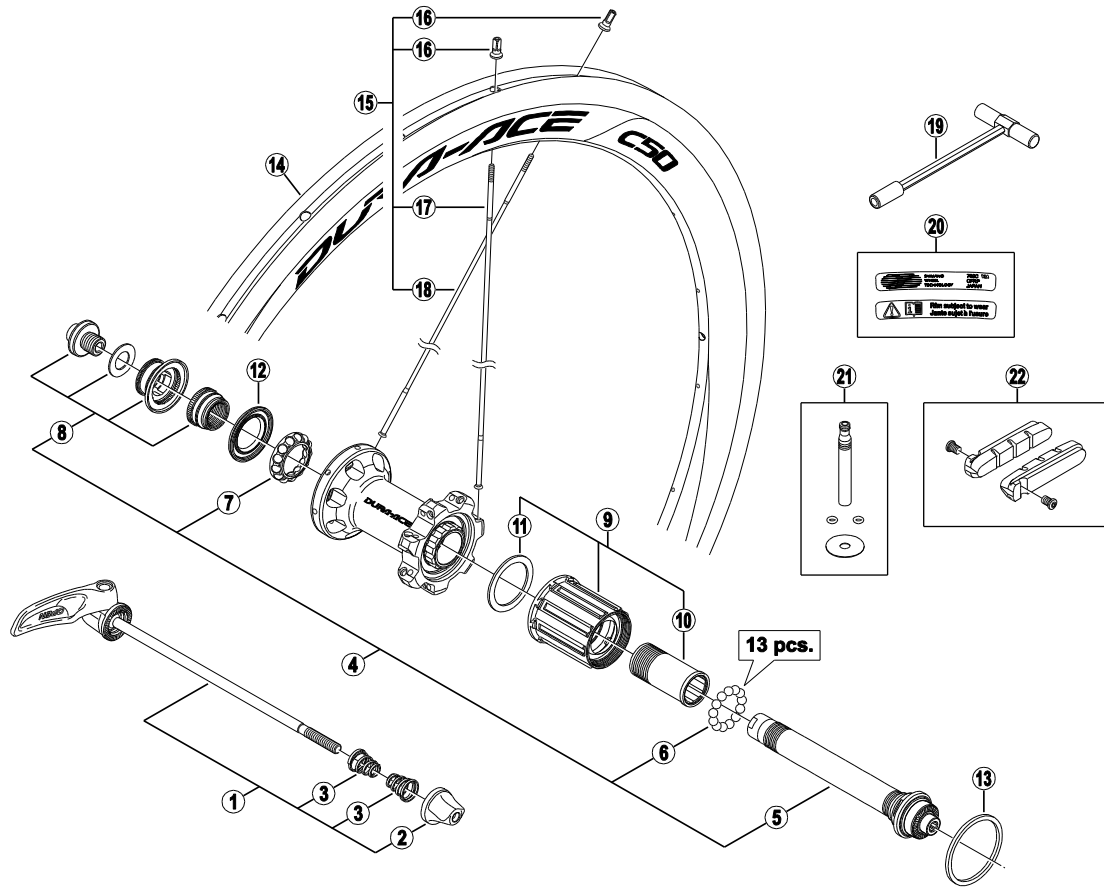

DURA-ACE Rear Wheel
WH-9000-C50-TU-R 10/11-Speed

WH-7900-C50-TU-R

• Over Lock Nut Dimension: 130 mm (5-1/8")

ITEM NO.	SHIMANO CODE NO.	DESCRIPTION	INTERCHANGEABILITY
1	Y3DZ98010	Complete Quick Release 163 mm (6-13/32")	B
	Y3DZ98020	Complete Quick Release 168 mm (6-5/8")	B
2	Y28E98020	Quick Release Nut	B
3	Y23321000	Volute Spring	A
4	Y3DZ98030	Complete Hub Axle	B
5	Y3D898030	Hub Axle Unit	A
6	Y00091270	Stainless Ball (3/16") 22 pcs.	A
7	Y25R98080	Ball Retainer (3/16")	A
8	Y3DZ98040	Left Hand Lock Bolt Unit	B
9	Y3DZ98060	Complete Freewheel Body	
10	Y3CN98090	Body Fixing Bolt	
11	Y3CN07000	Freewheel Body Washer	A
12	Y26D10000	Seal Ring	A
13	Y4T724000	Low Spacer (1.85 mm)	
* 14	IWHRIM3LRHCT	Rim {21H}	
* 15	IWHSPOKE2XB1	Spoke Unit {Spoke (266.5 mm x 7 pcs. / 287 mm x 14 pcs.) / Nipple (21 pcs.)}	
16	Y4T713000	Inner Nipple	
17	Y4T7S3000	Righth Hand Spoke (287 mm)	
18	Y4T7S6000	Left Hand Spoke (266.5 mm)	
19	Y4T723000	Inner Nipple Wrench	
20	Y4T898010	Rim Sticker Unit	
21	Y4GL98020	Valve Extension Unit	A
22	Y8FN98140	R55C3 Brake Shoes & Fixing Bolts (Pair) for Carbon Rim	A

A: Same parts.

B: Parts are usable, but differ in materials, appearance, finish, size, etc.

Absence of mark indicates non-interchangeability.

Nov.-2012-3344A

© Shimano Inc. I

Specifications are subject to change without notice.