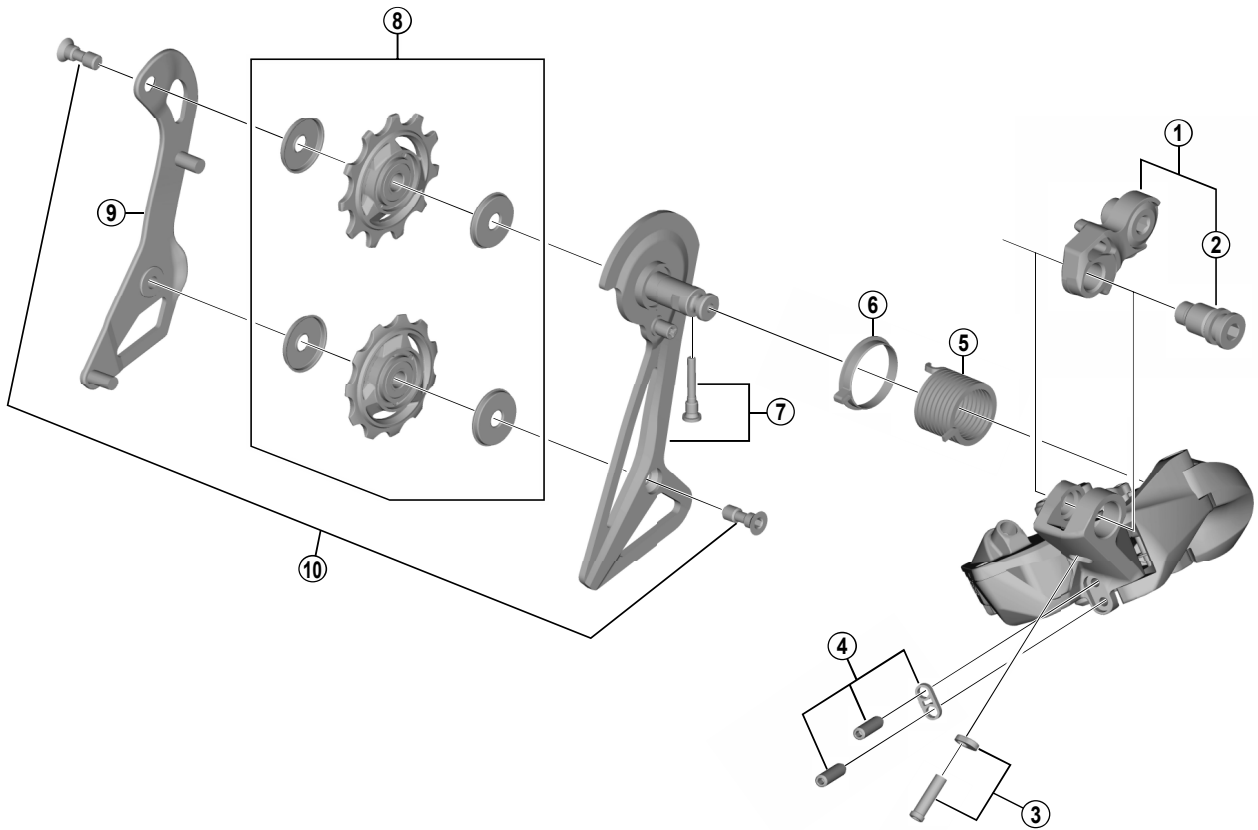

DURA-ACE Rear Derailleur
RD-R9150-SS (11-speed)

ITEM NO.	SHIMANO CODE NO.	DESCRIPTION
1	Y5ZV98010	Bracket Axle Unit (for normal type)
*	Y5ZR69000	B-Axle 2 (for Direct Mount type)
3	Y5ZV98020	End Adjusting Bolt & Plate
4	Y5ZV98030	Stroke Adjusting Bolts & Plate
5	Y5PU13100	P-Tension Spring
6	Y5PU130T0	P-Seal Ring
7	Y5ZV98040	Outer Plate & Fixing Bolt
8	Y5ZR98010	Tension & Guide Pulley Set
9	Y5ZV98050	Inner Plate
10	Y5ZV98060	Pulley Bolt (2 pcs.)

Apr.-2018-4042A
 © Shimano Inc. I

Specifications are subject to change without notice.

SHIMANO