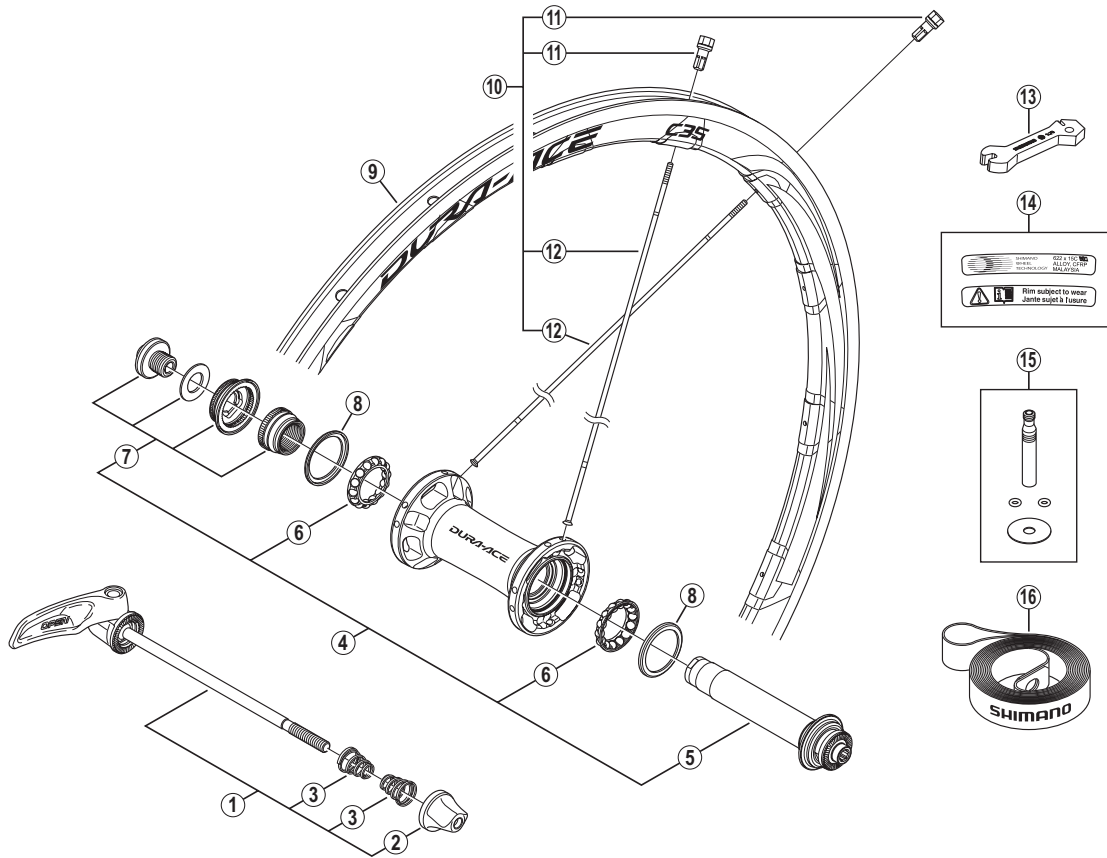

DURA-ACE Front Wheel

WH-9000-C35-CL-F

• Over Lock Nut Dimension: 100 mm (3-15/16")

| ITEM NO. | SHIMANO CODE NO. | DESCRIPTION | INTERCHANGEABILITY |
|----------|------------------|--|--------------------|
| 1 | Y28E98010 | Complete Quick Release 133 mm (5-1/4") | B |
| 2 | Y28E98020 | Quick Release Nut | B |
| 3 | Y23321000 | Volute Spring | A |
| 4 | Y28E98030 | Complete Hub Axle | |
| 5 | Y28E98040 | Hub Axle Unit | |
| 6 | Y4BN98030 | Ball Retainer (5/32") | A |
| 7 | Y28E98050 | Left Hand Lock Bolt Unit | |
| 8 | Y4EF27000 | Seal Ring | A |
| * 9 | EWHRIM3HFGCC | Rim {16H} | |
| * 10 | EWHSPOKE3FA1 | Spoke Unit {Spoke (272 mm x 16 pcs.) / Nipple (16 pcs.)} | |
| 11 | Y4SYN1000 | Nipple | |
| 12 | Y4T7S4000 | Spoke (272 mm) | |
| 13 | Y4SY11000 | Nipple Wrench 3.75 | |
| 14 | Y4ST98010 | Rim Sticker Unit | |
| 15 | Y4G998100 | Valve Extension Unit | A |
| 16 | EWHRIMTAPERA | Rim Tape | A |

A: Same parts.

B: Parts are usable, but differ in materials, appearance, finish, size, etc.
Absence of mark indicates non-interchangeability.

Sep.-2012-3337A
© Shimano Inc. I

Specifications are subject to change without notice.

SHIMANO

WH-7900-C35-CL-F