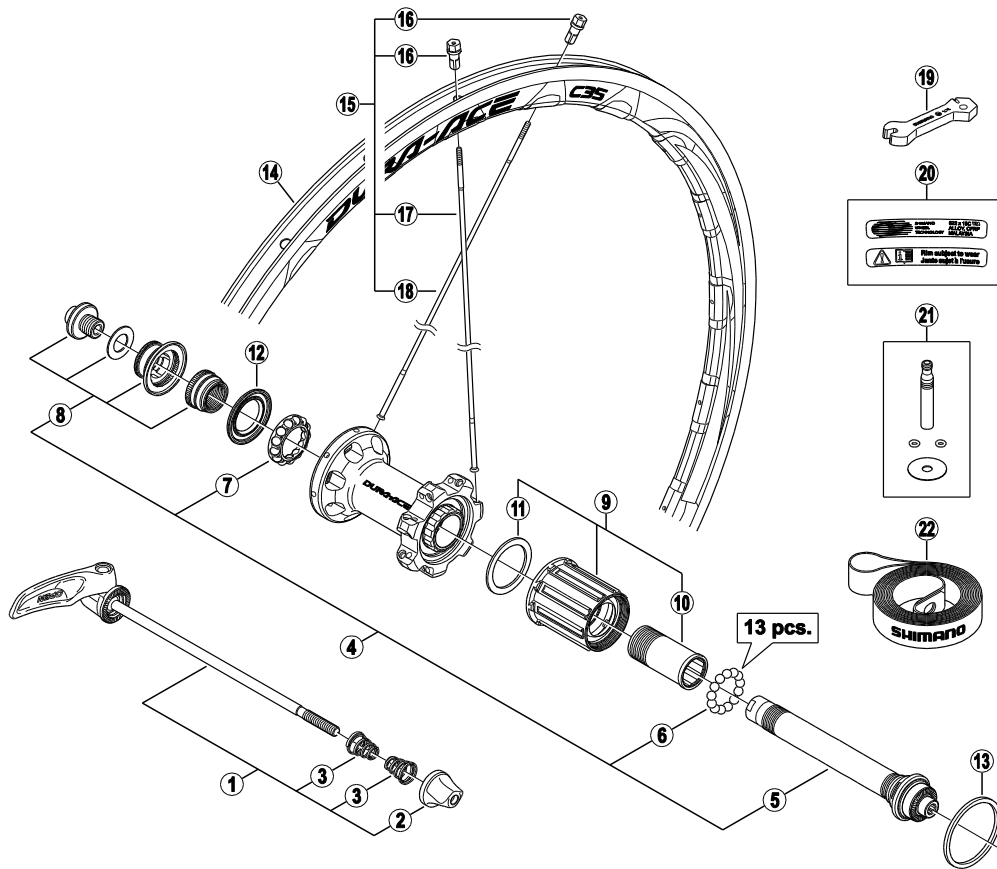

DURA-ACE Rear Wheel

WH-9000-C35-CL-R 10/11-Speed

• Over Lock Nut Dimension: 130 mm (5-1/8")

WH-7900-C35-CL-R

ITEM NO.	SHIMANO CODE NO.	DESCRIPTION	INTERCHANGEABILITY
1	Y3DZ98010	Complete Quick Release 163 mm (6-13/32")	B
	Y3DZ98020	Complete Quick Release 168 mm (6-5/8")	B
2	Y28E98020	Quick Release Nut	B
3	Y23321000	Volute Spring	A
4	Y3DZ98030	Complete Hub Axle	B
5	Y3D898030	Hub Axle Unit	A
6	Y00091270	Stainless Ball (3/16") 22 pcs.	A
7	Y25R98080	Ball Retainer (3/16")	A
8	Y3DZ98040	Left Hand Lock Bolt Unit	B
9	Y3DZ98060	Complete Freewheel Body	
10	Y3CN98090	Body Fixing Bolt	
11	Y3CN07000	Freewheel Body Washer	A
12	Y26D10000	Seal Ring	A
13	Y4T724000	Low Spacer (1.85 mm)	
* 14	EWHRIM3HRHCC	Rim {21H}	
* 15	EWHSPOKE3GB1	Spoke Unit {Spoke (294 mm x 14 pcs. / 272 mm x 7 pcs.) / Nipple (21 pcs.)}	
16	Y4SYN1000	Nipple	
17	Y4T7S5000	Righth Hand Spoke (294 mm)	
18	Y4T7S4000	Left Hand Spoke (272 mm)	
19	Y4SY11000	Nipple Wrench 3.75	
20	Y4ST98010	Rim Sticker Unit	
21	Y4G998100	Valve Extension Unit	A
22	EWHRIMTAPERA	Rim Tape	A

A: Same parts.

B: Parts are usable, but differ in materials, appearance, finish, size, etc.

Absence of mark indicates non-interchangeability.

Sep.-2012-3338A

© Shimano Inc. I

Specifications are subject to change without notice.