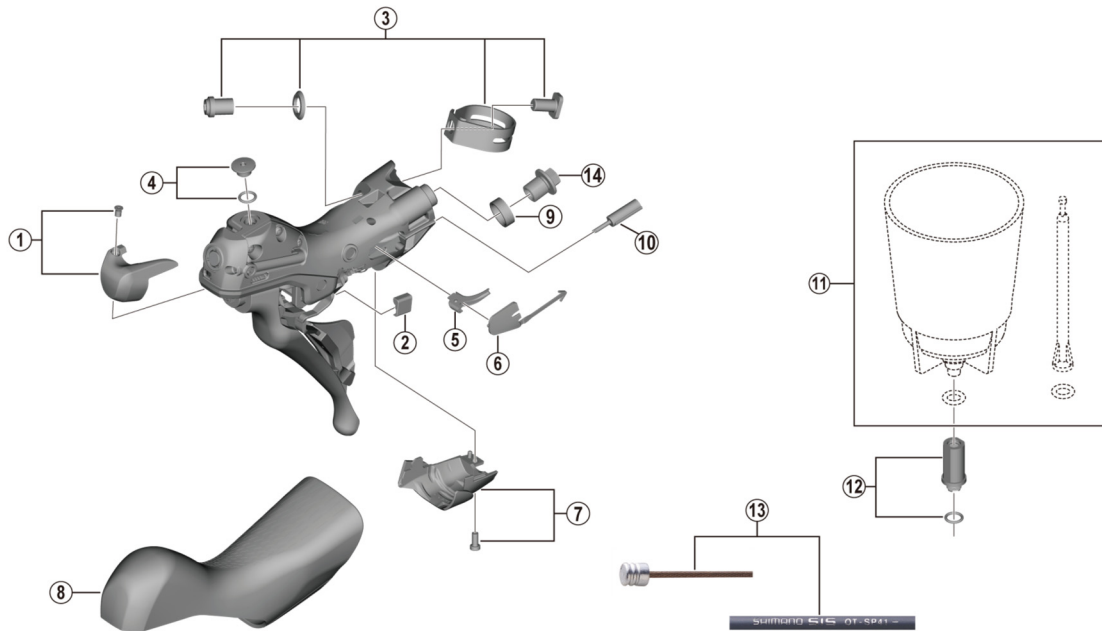

SHIMANO 105 Dual Control Lever (For Disc Brake)

ST-R7020 (2x11-speed)

ITEM NO.	SHIMANO CODE NO.	DESCRIPTION
1	Y0F398020	R.H. Name Plate R & Fixing Screw
	Y0F498010	L.H. Name Plate L & Fixing Screw
2	Y63X80000	Main Lever Support R
	Y63X80010	Main Lever Support L
3	Y0E098030	Clamp Band Unit Diameter (23.8 - 24.2 mm)
4	Y0F398030	Bleed Screw & O-Ring
5	Y07X75000	SL Cable Guide R
	Y07V75000	SL Cable Guide L
6	Y00E75000	SL Cable Cover R
	Y0C574000	SL Cable Cover L
7	Y0F398040	R.H. Unit Cover R & Fixing Screw
	Y0F498020	L.H. Unit Cover L & Fixing Screw
8	Y0F398010	Bracket Covers (Pair)
9	Y0F437000	Joint Support Ring
10	Y63Z27000	Outer Cap with Short Tongue for ST
11	ESMDISCBP	Funnel & Oil Stopper
12	Y0C698050	Funnel Adapter & O-Ring
13	Y63Z98910	OT-SP41 polymer coated shift cable sets (Black) • Outer cap with short tongue for ST-9000 (2 pcs.) • Outer cap with long tongue (3 pcs.) • Sealed outer cap for Rear Derailleur (1 pc.) • Inner end cap (2 pcs.) • Cover with tongue for rear derailleur (1 pc.)
	Y63Z98920	OT-SP41 polymer coated shift cable sets (White) • Outer cap with short tongue for ST-9000 (2 pcs.) • Outer cap with long tongue (3 pcs.) • Sealed outer cap for Rear Derailleur (1 pc.) • Inner end cap (2 pcs.) • Cover with tongue for rear derailleur (1 pc.)
	Y63Z98930	OT-SP41 polymer coated shift cable sets (Red) • Outer cap with short tongue for ST-9000 (2 pcs.) • Outer cap with long tongue (3 pcs.) • Sealed outer cap for Rear Derailleur (1 pc.) • Inner end cap (2 pcs.) • Cover with tongue for rear derailleur (1 pc.)
	Y63Z98940	OT-SP41 polymer coated shift cable sets (High-tech gray) • Outer cap with short tongue for ST-9000 (2 pcs.) • Outer cap with long tongue (3 pcs.) • Sealed outer cap for Rear Derailleur (1 pc.) • Inner end cap (2 pcs.) • Cover with tongue for rear derailleur (1 pc.)
	Y63Z98980	OT-SP41 polymer coated shift cable sets (Orange) • Outer cap with short tongue for ST-9000 (2 pcs.) • Outer cap with long tongue (3 pcs.) • Sealed outer cap for Rear Derailleur (1 pc.) • Inner end cap (2 pcs.) • Cover with tongue for rear derailleur (1 pc.)
	Y63Z98990	OT-SP41 polymer coated shift cable sets (Green) • Outer cap with short tongue for ST-9000 (2 pcs.) • Outer cap with long tongue (3 pcs.) • Sealed outer cap for Rear Derailleur (1 pc.) • Inner end cap (2 pcs.) • Cover with tongue for rear derailleur (1 pc.)
	Y63Z98991	OT-SP41 polymer coated shift cable sets (Blue) • Outer cap with short tongue for ST-9000 (2 pcs.) • Outer cap with long tongue (3 pcs.) • Sealed outer cap for Rear Derailleur (1 pc.) • Inner end cap (2 pcs.) • Cover with tongue for rear derailleur (1 pc.)
	Y63Z98992	OT-SP41 polymer coated shift cable sets (Yellow) • Outer cap with short tongue for ST-9000 (2 pcs.) • Outer cap with long tongue (3 pcs.) • Sealed outer cap for Rear Derailleur (1 pc.) • Inner end cap (2 pcs.) • Cover with tongue for rear derailleur (1 pc.)
* 14	Y8RD02000	Flange Connecting Bolt (M9/Black)