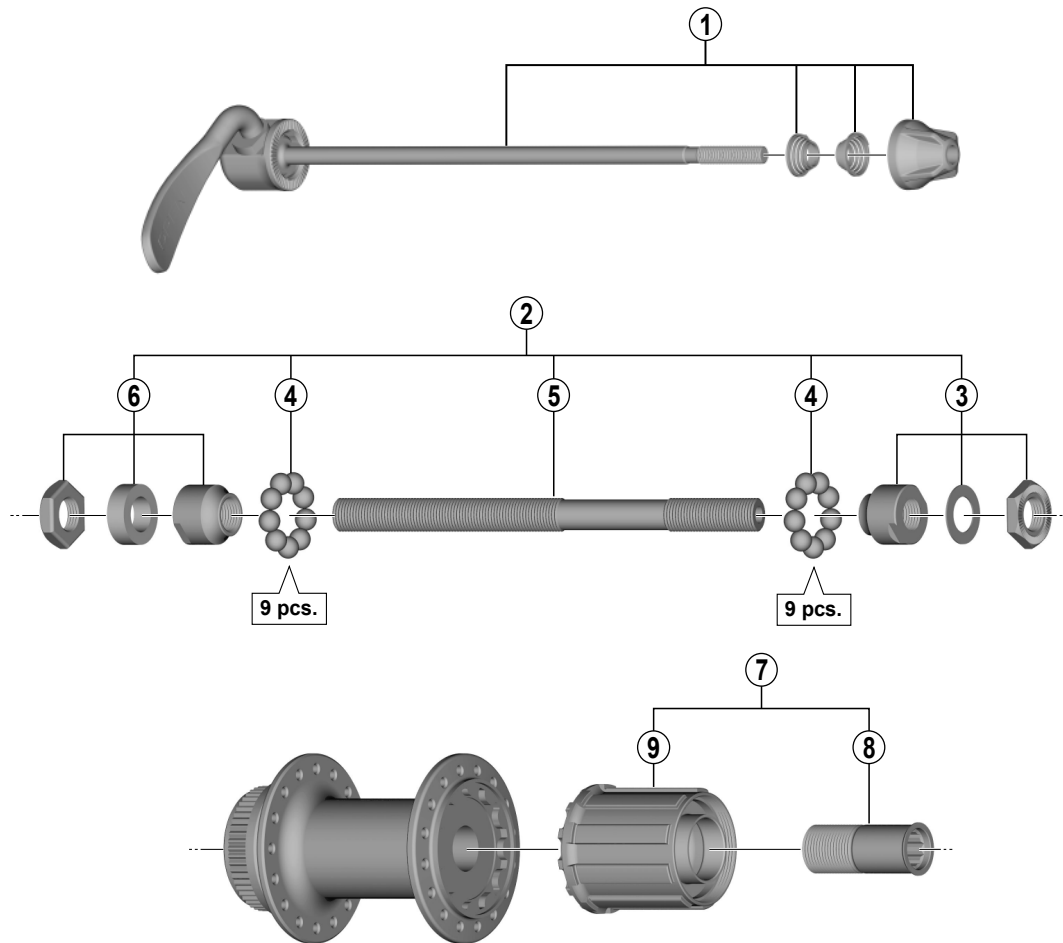

Freehub (8/9/10-speed)  
**FH-RM33-L** For Disc Brake

• Over Lock Nut Dimension: 135 mm (5-5/16")

ITEM NO.	SHIMANO CODE NO.	DESCRIPTION
* 1	Y31U98010	Complete Quick Release 166 mm (6-17/32")
* 1	Y31U98020	Complete Quick Release 170 mm (6-11/16")
2	Y30V98010	Complete Hub Axle 146 mm (5-3/4")
3	Y30V98020	Right Hand Lock Nut Unit
4	Y34T98030	Steel Ball (1/4") 18 pcs.
5	Y3CC09010	Hub Axle M10 x 146 mm (5-3/4")
6	Y30V98030	Left Hand Lock Nut Unit
7	Y30V98040	Complete Freewheel Body
8	Y3BL03000	Body Fixing Bolt
* 9	Y30V98050	Freewheel Body Unit

A: Same parts.

B: Parts are usable, but differ in materials, appearance, finish, size, etc.

Absence of mark indicates non-interchangeability.

Specifications are subject to change without notice.

Apr.-2016-3650B