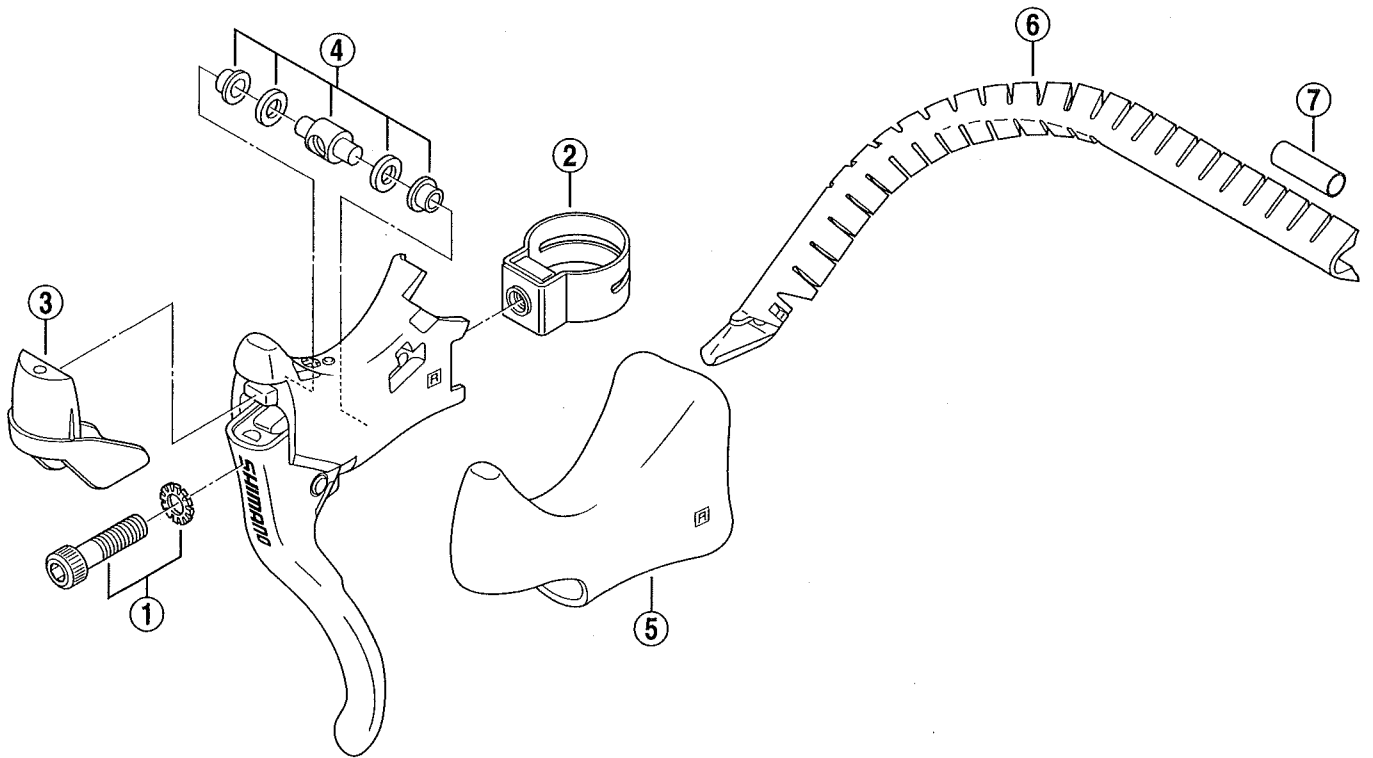

Brake Lever BL-R400

	Q'TY	ITEM NO.	SHIMANO CODE NO.	DESCRIPTION
		1	Y-87C 98100	Clamp Bolt & Teethed Washer
		2	Y-849 91101	Clamp Band (ϕ 23.8 mm - ϕ 24.2 mm)
		3	Y-86C 03101	Bracket Cap
		4	Y-86C 98030	Wire Hook Unit
		5	Y-86C 98100	Bracket Covers (Pair/Black)
		6	Y-86B 90010	Outer Cable Guide
		7	Y-877 11000	Outer Cable Joint (Option)