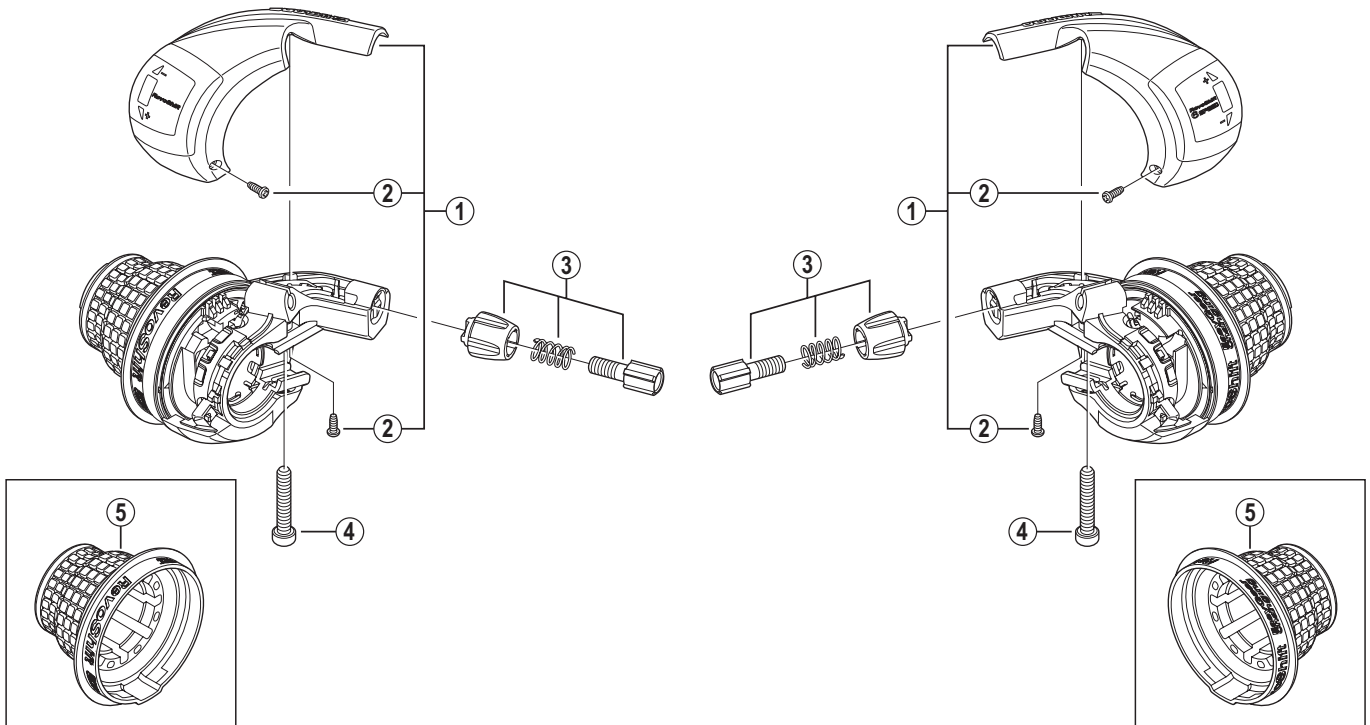

Revo-Shift Lever SL-RS45

For Left Hand

SL-RS45-L

For Right Hand

SL-RS45-6
SL-RS45-7
SL-RS45-8

SL-RS47
SL-RS41-A
SL-RS41

ITEM NO.	SHIMANO CODE NO.	DESCRIPTION	INTERCHANGEABILITY
1	Y6RC98010	R.H. Cover for SL-RS45-6 & Fixing Screws	B
	Y6RC98020	R.H. Cover for SL-RS45-7 & Fixing Screws	B
	Y6RC98030	R.H. Cover for SL-RS45-8 & Fixing Screws	B
	Y6RC98040	L.H. Cover for SL-RS45-L & Fixing Screws	B
2	Y6XC03200	Cover Fixing Screw	A
3	Y6UD98130	Cable Adjusting Bolt Unit	A A A
4	Y6F409000	Clamp Bolt (M4 x 23.5)	A A A
* 5	Y6RC04000	Revo Cover	A

A: Same parts.

B: Parts are usable, but differ in materials, appearance, finish, size, etc.

Absence of mark indicates non-interchangeability.

Oct-2012-3365A

© Shimano Inc. I

Specifications are subject to change without notice.