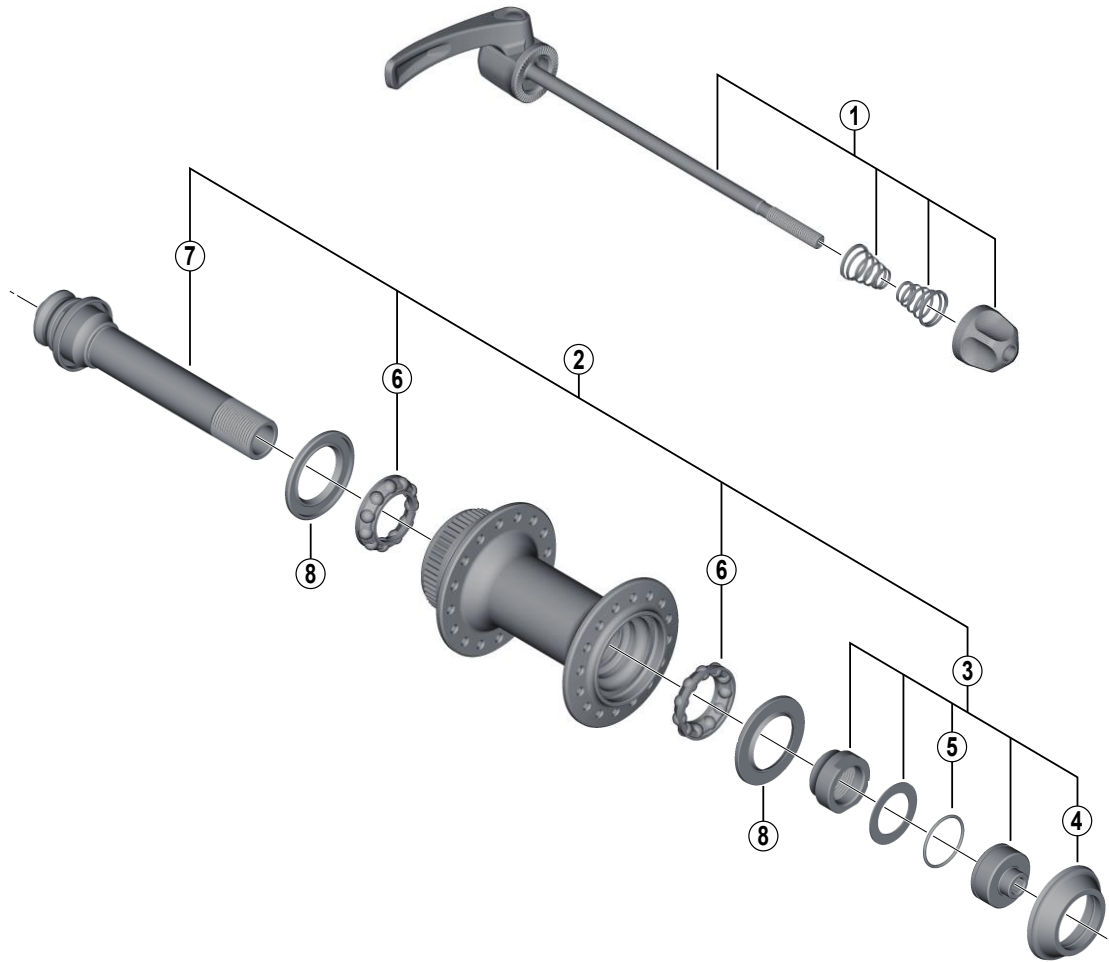

DEORE XT Front Hub
HB-M8000 For Disc Brake

• Over Lock Nut Dimension: 100 mm (3-15/16")

ITEM NO.	SHIMANO CODE NO.	DESCRIPTION	INTERCHANGEABILITY	
1	Y2A498010	Complete Quick Release 133 mm (5-1/4")	B	
2	Y2UB98020	Complete Hub Axle	A	
3	Y26J98020	Lock Nut Unit	A	
4	Y26J11000	Dust Cap	A	
5	Y26J12000	O-Ring	A	
6	Y26J98030	Ball Retainer (3/16")	A	
7	Y2UB98030	Hub Axle Unit	A	
8	Y26D10000	Seal Ring	A	

A: Same parts.

B: Parts are usable, but differ in materials, appearance, finish, size, etc.

Absence of mark indicates non-interchangeability.

Specifications are subject to change without notice.

HB-M785

May-2015-3868