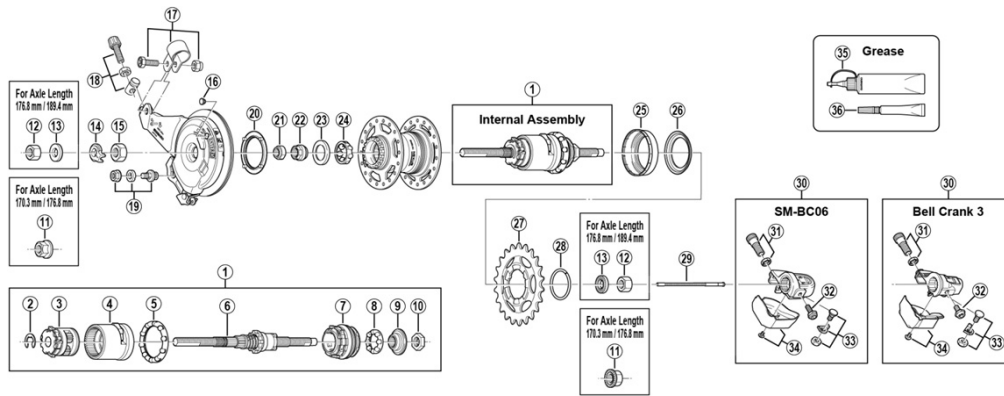

NEXUS 3-speed Hub w/Hi-Power Roller Brake

SG-3R40 Inter-3 Hub

BR-IM41-R Inter-M Brake

ITEM NO.	SHIMANO CODE NO.	DESCRIPTION
1	Y33S90700	Internal Assembly (Axle Length 170.3 mm)
	Y33S98270	Internal Assembly (Axle Length 176.8 mm)
	Y33S90710	Internal Assembly (Axle Length 189.4 mm)
	Y33S98480	Internal Assembly (Axle Length 189.4 mm) for 12T
2	Y33Y19000	Stop Ring (Dia. 9.6 mm)
3	Y33S90400	Carrier Unit
4	Y33S90300	Ring Gear Unit
5	Y33R90220	Ball Retainer K (7/32" x 10)
6	Y33S98040	Axle Unit (Axle Length 170.3 mm)
	Y33S98280	Axle Unit (Axle Length 176.8 mm)
	Y33S98050	Axle Unit (Axle Length 189.4 mm)
7	Y33S90200	Driver Unit
	Y33S98490	Driver Unit for 12T
8	Y33R90210	Ball Retainer J (7/32" x 8)
9	Y33R90500	Right Hand Cone with Dust Seal
10	Y33R08100	Right Hand Lock Nut (5 mm) for Axle Length 170.3 mm / 189.4 mm
	Y32530100	Right Hand Lock Nut (9.9 mm) for Axle Length 176.8 mm
11	Y22015010	Flange Nut for Axle Length 170.3 mm / 176.8 mm
12	Y32170020	Hub Nut (7 mm) for Axle Length 189.4 mm
	Y20003080	Hub Nut (9 mm) for Axle Length 176.8 mm / 189.4 mm
13	Y22006050	Washer (2 mm) for Axle Length 176.8 mm / 189.4 mm
	Y22006040	Washer (3.2 mm) for Axle Length 189.4 mm
14	Y33Z20200	Non-turn Washer 2 (Yellow)
15	Y75V13000	Brake Unit Fixing Nut (8.2 mm) for Axle Length 170.3 mm / 189.4 mm
	Y75V13010	Brake Unit Fixing Nut (9.7 mm) for Axle Length 176.8 mm
16	Y75F11000	Grease Hole Cap
17	Y75M98050	Brake Arm Clip Unit (Dia. 15 mm)
	Y33F98090	Brake Arm Clip Unit (5/8")
	Y75M98060	Brake Arm Clip Unit (11/16")
	Y33F98100	Brake Arm Clip Unit (3/4")
18	Y75P98120	Brake Cable Adjusting Bolt Unit (Black)
19	Y75P98100	Inner Cable Fixing Bolt Unit (Black)
20	Y75P17000	Seal Ring for Brake
21	Y31Z06020	Lock Nut for Left Hand Cone
22	Y33M37000	Left Hand Cone
23	Y31Z07000	Left Hand Dust Cap
24	Y32190220	Ball Retainer A (1/4" x 7)
25	Y33R05000	Right Hand Dust Cap A
26	Y33R52001	Right Hand Dust Cap B
27	Y73T31230	Sprocket Wheel 12T
	Y32203200	Sprocket Wheel 16T (Black)
	Y73T21830	Sprocket Wheel 18T (Black)
	Y73T21930	Sprocket Wheel 19T (Black)
	Y73T22030	Sprocket Wheel 20T (Black)
	Y73T22130	Sprocket Wheel 21T (Black)
	Y73T22230	Sprocket Wheel 22T (Black)
Y73T22330	Sprocket Wheel 23T (Black)	
28	Y32520110	Snap Ring C
	Y33S98180	Push Rod (86.85 mm) for Axle Length 176.8 mm
29	Y33S98290	Push Rod (90.75 mm) for Axle Length 189.4 mm
30	Y6P198030	SM-BC06 Bell Crank Unit
	Y33S95100	Bell Crank 3 Unit
31	Y33S98010	Cable Adjusting Bolt and Nut for SM-BC06
	Y33S98500	Cable Adjusting Bolt and Nut for Bell Crank 3
32	Y33S74000	Bell Crank Body Fixing Screw for SM-BC06
33	Y33S57000	Bell Crank Body Fixing Screw for Bell Crank 3
33	Y33S98030	Inner Cable Fixing Bolt Unit for SM-BC06
	Y33S98510	Inner Cable Fixing Bolt Unit for Bell Crank 3
34	Y6P198040	Bell Crank Cover and Fixing Screw for SM-BC06
34	Y33S98020	Bell Crank Cover and Fixing Screw for Bell Crank 3
35	Y04120800	Internal Hub Grease (Net. 100 g)
	Y04120400	Roller Brake Grease (Net. 100 g)
36	Y04140020	Roller Brake Grease (Net. 10 g)