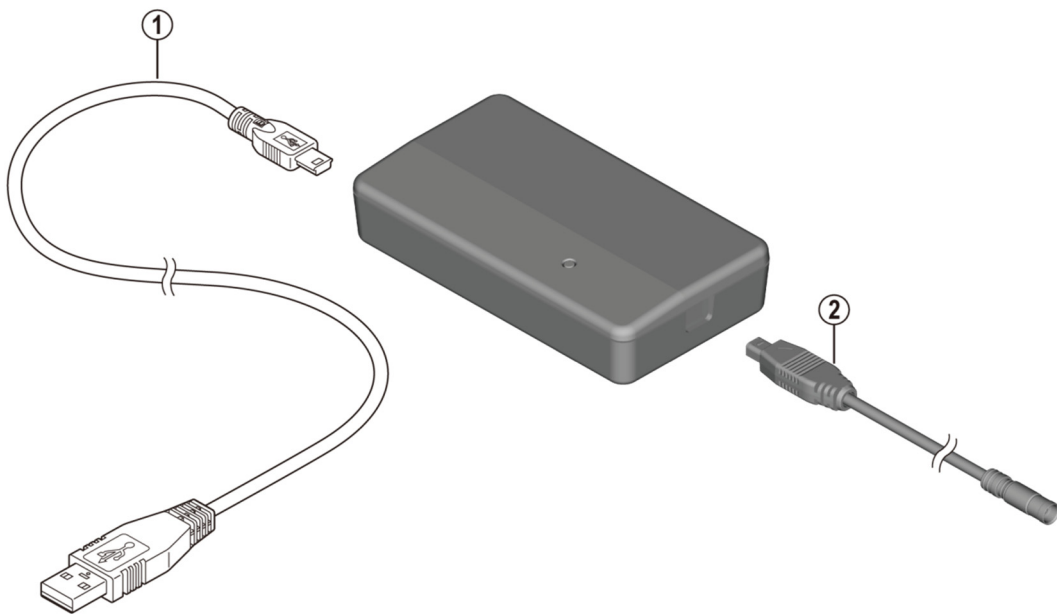

PC Linkage Device
SM-PCE02

ITEM NO.	SHIMANO CODE NO.	DESCRIPTION
1	Y79M00800	Micro USB Cable
2	Y7EA03100	PC Link Cable

Oct.-2018-4486

© Shimano Inc. I

Specifications are subject to change without notice.

SHIMANO