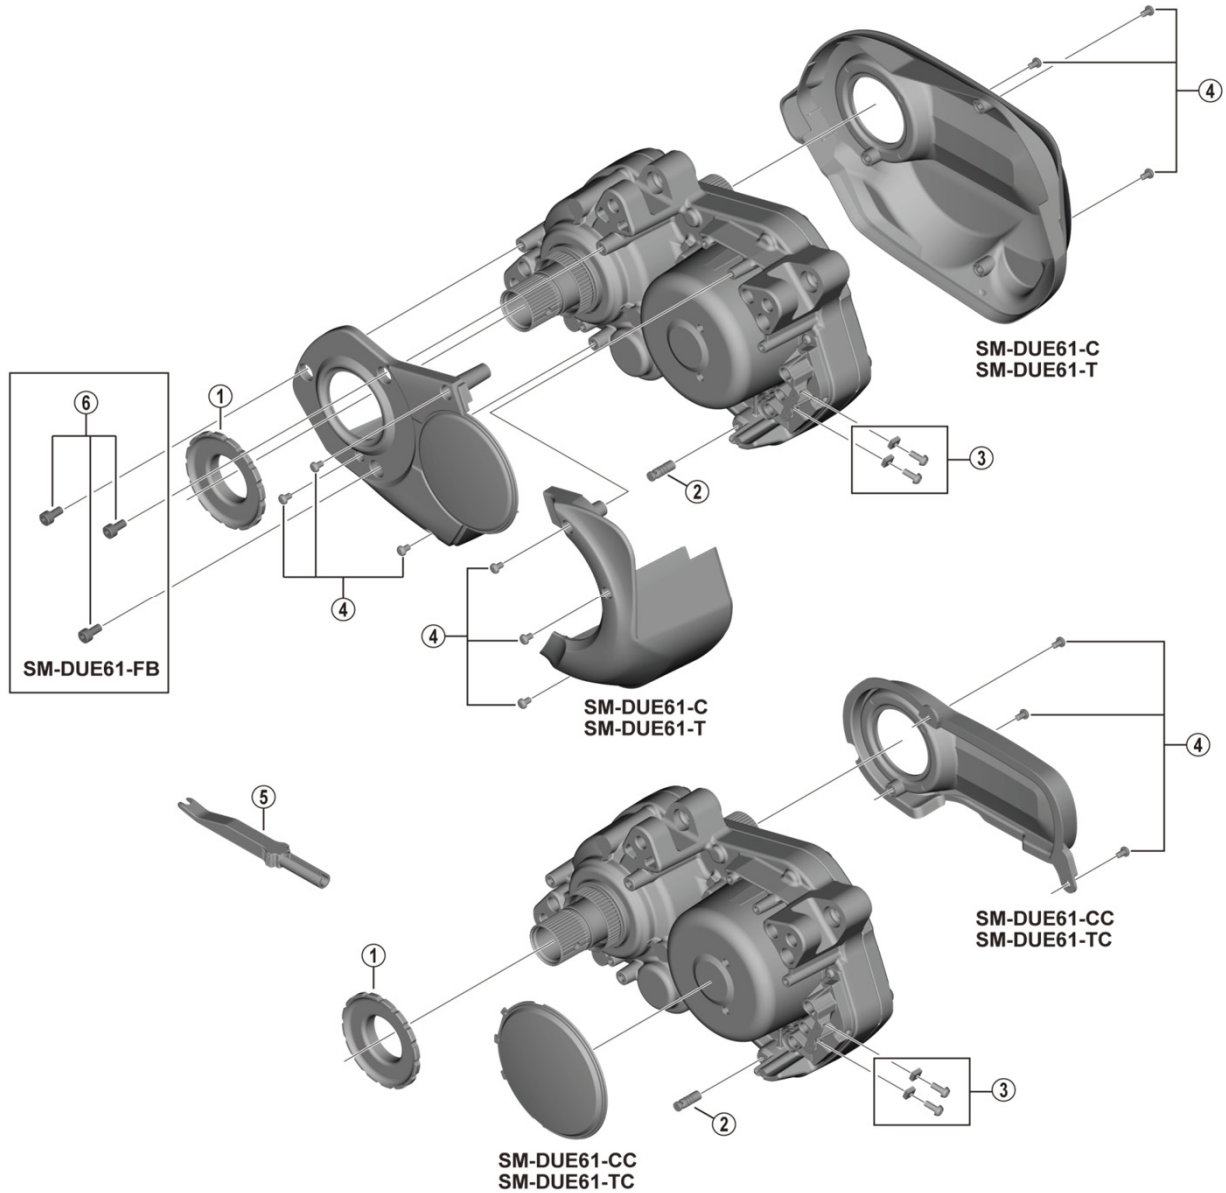

Drive Unit
DU-E6100
SM-DUE61 Drive Unit Cover

ITEM NO.	SHIMANO CODE NO.	DESCRIPTION
1	Y78N00085	Lock Ring
2	Y6VE15000	Dummy Plug
3	Y72F98010	Screw (2 pcs.) & Nut (2 pcs.)
4	Y72G98020	Cover Fixing Bolts (3 pcs.)
	Y72G98010	Cover Fixing Bolts (6 pcs.)
5	Y6VE16000	TL-EW02 Plug Tool
* 6	Y78N98010	Chain Case Fixing M4 Bolts (3 pcs.)