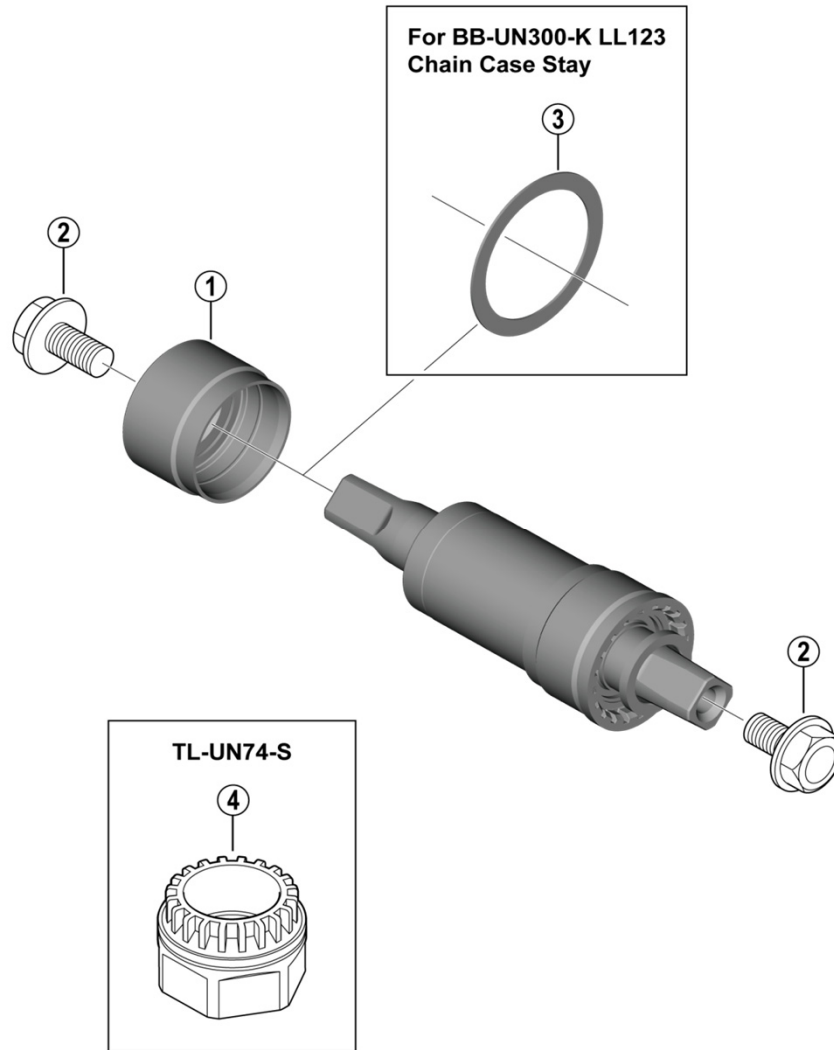

Bottom Bracket Assembly

BB-UN300

BB-UN300-K BB-UN300-E

ITEM NO.	SHIMANO CODE NO.	DESCRIPTION	INTERCHANGEABILITY	
			BB-UN26	BB-UN55
1	Y2FX98010	Left Hand Adapter (B.C.1.37" x 24T) English Thread		
	Y2FX98020	Left Hand Flanged Adapter (B.C.1.37" x 24T) English Thread for D-EL		
2	Y1SC02000	Crank Arm Fixing Screw	A	A
3	Y1SG12000	Spacer B (0.7 mm) for BB-UN300-K LL123 Chain Case Stay	A	
4	Y13009073	Adapter Removal Tool (TL-UN74-S)	A	A

A: Same parts.

B: Parts are usable, but differ in materials, appearance, finish, size, etc.

Absence of mark indicates non-interchangeability.

May-2020-4708

© Shimano Inc. I

Specifications are subject to change without notice.