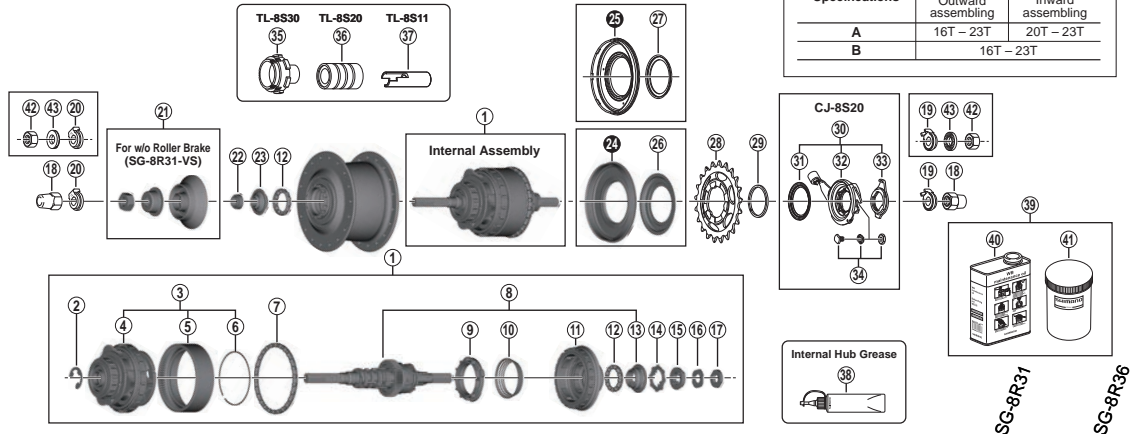

NEXUS 8-Speed Internal Hub SG-C6000-8R SG-C6000-8V

Specifications	Applicable sprockets	
	Outward assembling	Inward assembling
A	16T - 23T	20T - 23T
B	16T - 23T	

ITEM NO.	SHIMANO CODE NO.	DESCRIPTION	INTERCHANGEABILITY	
			A	B
1	Y37J98010	Internal Assembly (Axle Length 184 mm)	A	B
	Y37J98030	Internal Assembly (Axle Length 203 mm)	A	B
2	Y34R79000	Stop Ring (φ 12 / 1.0 mm)	A	A
	Y34R79010	Stop Ring (φ 12 / 1.3 mm)	A	A
	Y34R79020	Stop Ring (φ 12 / 1.6 mm)	A	A
3	Y36V98020	Ring Gear Unit	A	B
4	Y36V98030	Carrier Unit	A	B
5	Y36V22000	Ring Gear 1	A	B
6	Y34R80000	Ring Gear 1 Stop Ring	A	A
7	Y34R98030	Ball Retainer O (3/16" x 26)	A	A
8	Y37J98060	Hub Axle Unit (Axle Length 184 mm) & Right Hand Cone w/Seal	A	B
	Y37J98070	Hub Axle Unit (Axle Length 203 mm) & Right Hand Cone w/Seal	A	B
9	Y34R98050	Clutch Unit	A	A
10	Y34R21000	Return Spring A	A	A
11	Y37J98020	Driver Unit	A	B
12	Y34R98070	Ball Retainer P (3/16" x 13)	A	A
13	Y37J98080	Right Hand Cone w/Seal	A	A
14	Y34R12000	Driver Plate	A	A
15	Y34R98090	Lock Washer	A	A
16	Y34R09000	Stop Washer	A	A
17	Y33Z07020	Right Hand Lock Nut (3.4 mm)	A	A
18	Y31414010	Cap Nut (3/8")	A	A
19	Y33Z20500	Non-turn Washer 5R (Yellow)	A	A
	Y33M39600	Non-turn Washer 6R (Silver)	A	A
	Y33M39700	Non-turn Washer 7R (Black)	A	A
	Y34R85010	Non-turn Washer 8R (Dark Blue)	A	A
20	Y33M39510	Non-turn Washer 5L (Brown)	A	A
	Y33M39610	Non-turn Washer 6L (White)	A	A
	Y33M39710	Non-turn Washer 7L (Gray)	A	A
	Y34R85000	Non-turn Washer 8L (Dark Green)	A	A
21	Y34R98100	Left Hand Dust Cap Unit	A	A
22	Y31Z06030	Lock Nut for Left Hand Cone	A	A
23	Y30898070	Left Hand Cone w/Dust Cap	A	A
24	Y37G98080	Right Hand Dust Cap A w/Seal (A spec.)	A	A
25	Y34R98110	Right Hand Dust Cap A w/Seal (B spec.)	A	A
26	Y36R07000	Right Hand Dust Cap C (A spec.)	A	A
27	Y34R0E000	Right Hand Dust Cap B (B spec.)	A	A
28	Y32203220	Sprocket Wheel 16T (Silver)	A	A
	Y32203420	Sprocket Wheel 18T (Silver)	A	A
	Y32203520	Sprocket Wheel 19T (Silver)	A	A
	Y32203620	Sprocket Wheel 20T (Silver)	A	A
	Y33060000	Sprocket Wheel 21T (Silver)	A	A
	Y33060100	Sprocket Wheel 22T (Silver)	A	A
29	Y32120100	Sprocket Wheel 23T (Silver)	A	A
29	Y32120100	Snap Ring C	A	A
30	Y74Y98120	CJ-8S20 Cassette Joint Unit	A	A
31	Y74Y18000	Driver Cap	A	A
32	Y74Y98130	CJ-8S20 Cassette Joint	A	A
33	Y33Z98020	Cassette Joint Fixing Ring	A	A
34	Y74Y98030	Inner Cable Fixing Bolt Unit	A	A
35	Y70800300	TL-8S30 Carrier Unit Tool	A	A
36	Y70800200	TL-8S20 Right Hand Cone Installation Tool	A	A
37	Y70800600	TL-8S11 Right Hand Cone Removal Tool	A	A
38	Y04120800	Internal Hub Grease (Net. 100g)	A	A
39	Y00298010	WB maintenance oil set	A	A
40	Y00201000	WB maintenance oil (1L)	A	A
41	Y00201100	Bottle	A	A
42	Y20003000	Hub Nut (9 mm) for Axle Length 203 mm	A	B
43	Y22006040	Washer (3.2 mm) for Axle Length 203 mm	A	B
-	Y34R0D000	Right Hand Hub Cup	A	B