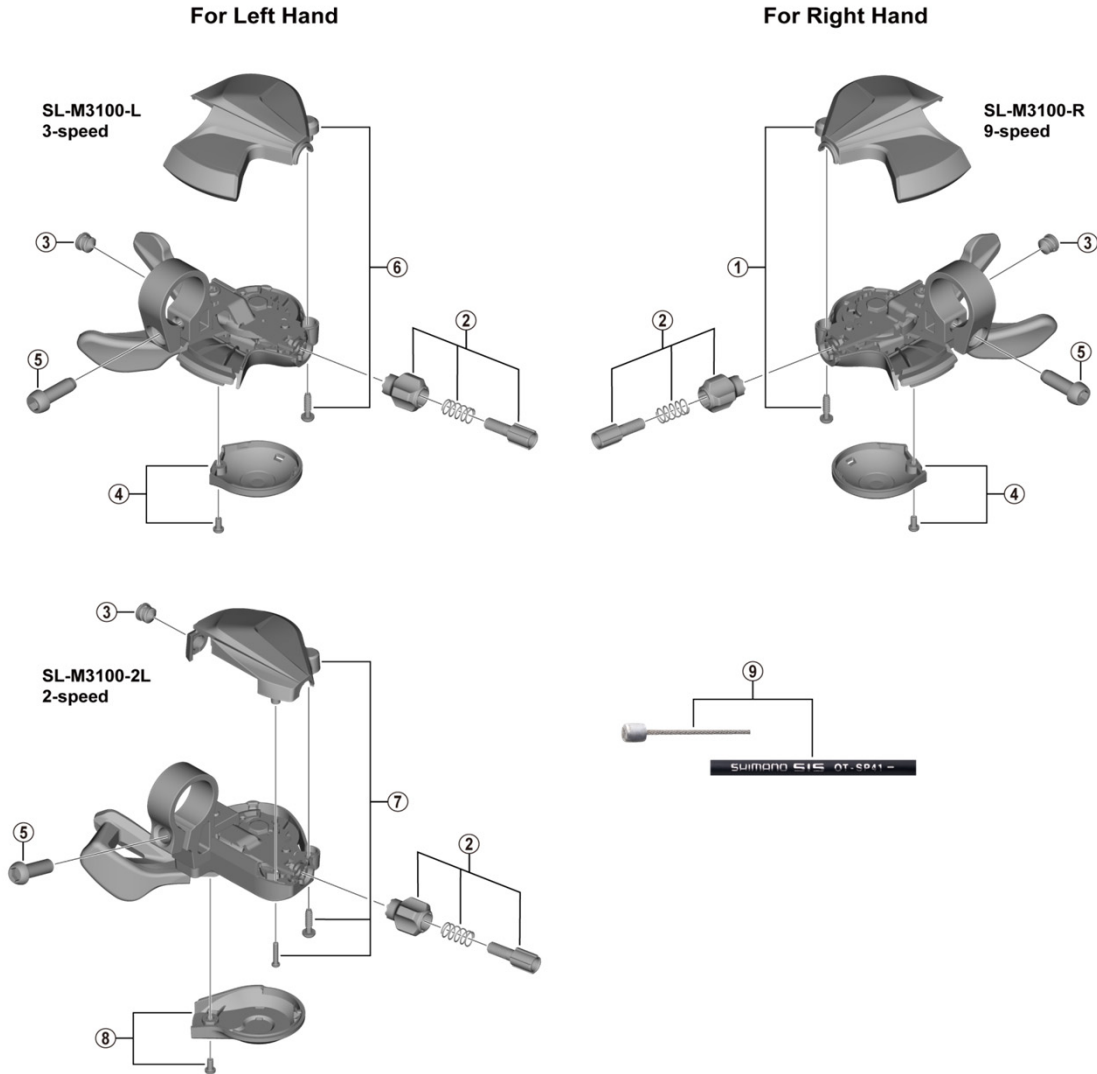

ALIVIO RAPIDFIRE PLUS Lever

SL-M3100 (3/2x9-speed)

SL-M2010

ITEM NO.	SHIMANO CODE NO.	DESCRIPTION	INTERCHANGEABILITY	
1	Y0LG98010	R.H. Indicator Unit for 9-speed	B	
2	Y6PZ98070	Cable Adjustment Barrel Unit	A	
3	Y6CD33000	Inner Hole Cap	A	
4	Y6TB98060	Main Lever Cover & Fixing Screw	A	
5	Y6R322000	Clamp Screw (M6 x 17.5)	A	
6	Y0LH98010	L.H. Indicator Unit for 3-speed	B	
7	Y0LJ98010	L.H. Upper Cover Unit for 2-speed		
8	Y0LJ98020	Main Lever Cover & Fixing Screw		
9	Y60198090	OT-SP41 OPTISLICK shift cable sets (Black) • Sealed outer caps, plastic (9 pcs.) • Sealed outer cap nose (1 pc.) • Rubber shield (1 pc.) • Inner end caps (2 pcs.)		
	Y60198091	OT-SP41 OPTISLICK shift cable sets (White) • Sealed outer caps, plastic (9 pcs.) • Sealed outer cap nose (1 pc.) • Rubber shield (1 pc.) • Inner end caps (2 pcs.)		

A: Same parts.

B: Parts are usable, but differ in materials, appearance, finish, size, etc.

Absence of mark indicates non-interchangeability.

Specifications are subject to change without notice.

Jun.-2020-4658