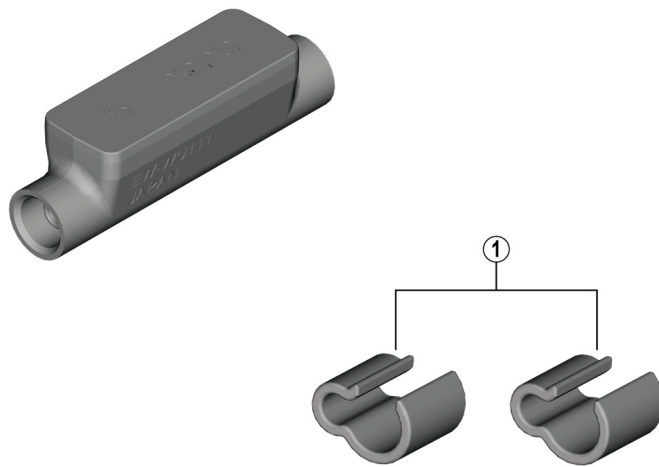

Wireless Unit  
**EW-WU111**

---

ITEM NO.	SHIMANO CODE NO.	DESCRIPTION
1	Y71L98010	Clip (2 pcs.)

Jun.-2017-4157  
© Shimano Inc. I

Specifications are subject to change without notice.

**SHIMANO**