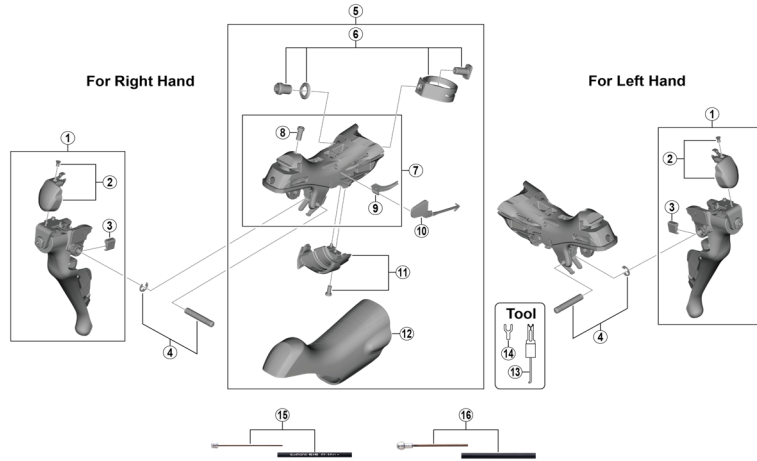

SHIMANO 105 Dual Control Lever (2x11-speed)
ST-R7000 Black / Silver

ITEM NO.	SHIMANO CODE NO.	DESCRIPTION	INTERCHANGEABILITY	
			ST-5800	ST-R8000
1	Y8ZG98010	R.H. Main Lever Assembly (Black)		
	Y8ZG98020	R.H. Main Lever Assembly (Silver)		
	Y8ZH98010	L.H. Main Lever Assembly (Black)		
	Y8ZH98020	L.H. Main Lever Assembly (Silver)		
2	Y8ZG98030	R.H. Name Plate R & Fixing Screw (Black)		
	Y8ZG98040	R.H. Name Plate R & Fixing Screw (Silver)		
	Y8ZH98030	L.H. Name Plate L & Fixing Screw (Black)		
	Y8ZH98040	L.H. Name Plate L & Fixing Screw (Silver)		
3	Y63X80000	R.H. Main Lever Support R	A	A
	Y63X80010	L.H. Main Lever Support L	A	A
4	Y0DK98040	Lever Axle & E-ring		A
	Y8ZG98050	R.H. Bracket Assembly		
5	Y8ZH98050	L.H. Bracket Assembly		
	Y8ZG98060	Clamp Band Unit Diameter (23.8 mm - 24.2 mm)		
7	Y8ZG98070	R.H. Bracket Unit		
	Y8ZH98060	L.H. Bracket Unit		
8	Y0DL44000	Grip Adjusting Screw		A
	Y63X63000	R.H. SL Cable Guide R	A	A
9	Y63X55000	L.H. SL Cable Guide L	A	A
	Y00E75000	R.H. SL Cable Cover R	A	A
10	Y00F75000	L.H. SL Cable Cover L	A	A
	Y8ZG98080	R.H. Unit Cover R & Fixing Screw		B
11	Y8ZH98070	L.H. Unit Cover L & Fixing Screw		B
	Y0DK98010	Bracket Covers (Pair)		A
13	Y6RT68000	Tool A for E-ring	A	A
	Y6RT66000	Tool B for E-ring	A	A
15	Y63Z98910	OT-SP41 polymer coated shift cable sets (Black) • Outer cap with short tongue for ST-9000 (2 pcs.) • Outer cap with long tongue (3 pcs.) • Sealed outer cap for Rear Derailleur (1 pc.) • Inner end cap (2 pcs.) • Cover with tongue for rear derailleur (1 pc.)	B	B
	Y63Z98920	OT-SP41 polymer coated shift cable sets (White) • Outer cap with short tongue for ST-9000 (2 pcs.) • Outer cap with long tongue (3 pcs.) • Sealed outer cap for Rear Derailleur (1 pc.) • Inner end cap (2 pcs.) • Cover with tongue for rear derailleur (1 pc.)	B	B
	Y63Z98930	OT-SP41 polymer coated shift cable sets (Red) • Outer cap with short tongue for ST-9000 (2 pcs.) • Outer cap with long tongue (3 pcs.) • Sealed outer cap for Rear Derailleur (1 pc.) • Inner end cap (2 pcs.) • Cover with tongue for rear derailleur (1 pc.)	B	B
	Y63Z98940	OT-SP41 polymer coated shift cable sets (High-tech gray) • Outer cap with short tongue for ST-9000 (2 pcs.) • Outer cap with long tongue (3 pcs.) • Sealed outer cap for Rear Derailleur (1 pc.) • Inner end cap (2 pcs.) • Cover with tongue for rear derailleur (1 pc.)	B	B
	Y63Z98980	OT-SP41 polymer coated shift cable sets (Orange) • Outer cap with short tongue for ST-9000 (2 pcs.) • Outer cap with long tongue (3 pcs.) • Sealed outer cap for Rear Derailleur (1 pc.) • Inner end cap (2 pcs.) • Cover with tongue for rear derailleur (1 pc.)	B	B
	Y63Z98990	OT-SP41 polymer coated shift cable sets (Green) • Outer cap with short tongue for ST-9000 (2 pcs.) • Outer cap with long tongue (3 pcs.) • Sealed outer cap for Rear Derailleur (1 pc.) • Inner end cap (2 pcs.) • Cover with tongue for rear derailleur (1 pc.)	B	B
	Y63Z98991	OT-SP41 polymer coated shift cable sets (Blue) • Outer cap with short tongue for ST-9000 (2 pcs.) • Outer cap with long tongue (3 pcs.) • Sealed outer cap for Rear Derailleur (1 pc.) • Inner end cap (2 pcs.) • Cover with tongue for rear derailleur (1 pc.)	B	B
	Y63Z98992	OT-SP41 polymer coated shift cable sets (Yellow) • Outer cap with short tongue for ST-9000 (2 pcs.) • Outer cap with long tongue (3 pcs.) • Sealed outer cap for Rear Derailleur (1 pc.) • Inner end cap (2 pcs.) • Cover with tongue for rear derailleur (1 pc.)	B	B
16	Y80098011	SIL-TEC-coated brake cable sets (Black) • Inner end caps (2 pcs.) • Outer end caps (2 pcs.)		
	Y80098012	SIL-TEC-coated brake cable sets (White) • Inner end caps (2 pcs.) • Outer end caps (2 pcs.)		
	Y80098013	SIL-TEC-coated brake cable sets (Yellow) • Inner end caps (2 pcs.) • Outer end caps (2 pcs.)		
	Y80098014	SIL-TEC-coated brake cable sets (Red) • Inner end caps (2 pcs.) • Outer end caps (2 pcs.)		
	Y80098015	SIL-TEC-coated brake cable sets (Blue) • Inner end caps (2 pcs.) • Outer end caps (2 pcs.)		
	Y80098016	SIL-TEC-coated brake cable sets (Green) • Inner end caps (2 pcs.) • Outer end caps (2 pcs.)		
	Y80098017	SIL-TEC-coated brake cable sets (Orange) • Inner end caps (2 pcs.) • Outer end caps (2 pcs.)		
	Y80098018	SIL-TEC-coated brake cable sets (High-tech gray) • Inner end caps (2 pcs.) • Outer end caps (2 pcs.)