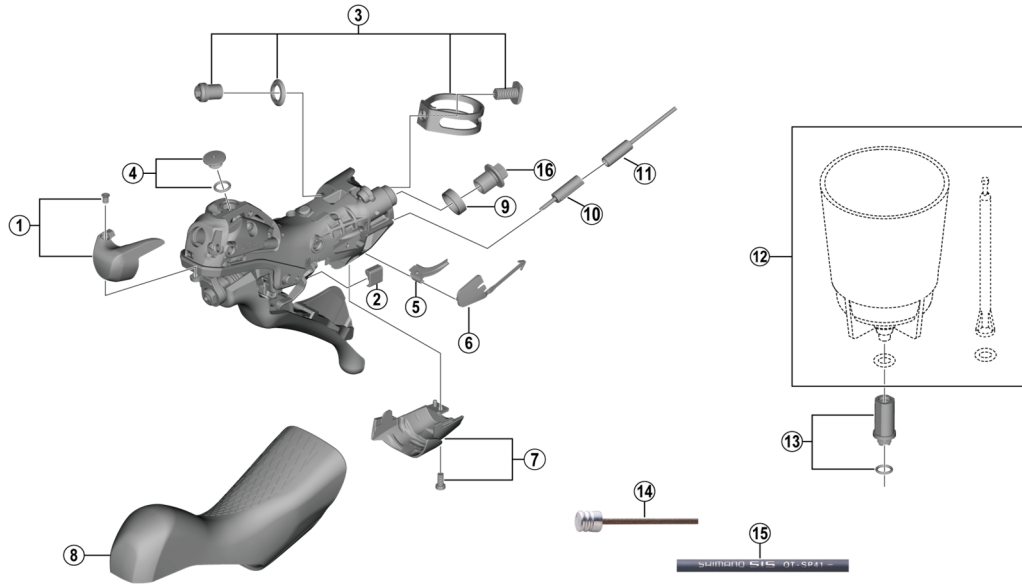

DURA-ACE Dual Control Lever (For Disc Brake)

ST-R9120 (2x11-speed)

ITEM NO.	SHIMANO CODE NO.	DESCRIPTION
1	Y0C698020	R.H. Name Plate R & Fixing Screw
	Y0C598010	L.H. Name Plate L & Fixing Screw
2	Y63X80000	Main Lever Support R
	Y63X80010	Main Lever Support L
3	Y63X98050	Clamp Band Unit Diameter (23.8 - 24.2 mm)
4	Y0C698030	Bleed Screw & O-Ring
5	Y07X75000	SL Cable Guide R
	Y07V75000	SL Cable Guide L
6	Y00E75000	SL Cable Cover R
	Y0C574000	SL Cable Cover L
7	Y0C698040	R.H. Unit Cover R & Fixing Screw
	Y0C598020	L.H. Unit Cover L & Fixing Screw
8	Y0C698010	Bracket Covers (Pair)
9	Y0C514000	Joint Support Ring
10	Y63Z27000	Outer Cap with Short Tongue for ST
11	Y63Z28000	Outer Cap with Long Tongue
12	ESMDISCBP	Funnel & Oil Stopper
13	Y0C698050	Funnel Adapter & O-Ring
14	Y63Z98950	Polymer coated shift inner cable • Polymer coating • Diameter 1.2 mm x 2100 mm incl. inner end cap • Outer cap with long tongue (2pcs.) • Cover with tongue for rear derailleur (1 pc.)
	Y63Z98970	Polymer coated shift inner cable • Polymer coating • Diameter 1.2 mm x 2500 mm incl. inner end cap • Outer cap with long tongue (2pcs.) • Cover with tongue for rear derailleur (1 pc.)
15	Y6Y198010	OT-SP41 shift outer casing (Black) • Road / MTB • Diameter 4 mm x 10m • 1 unit • w/o outer caps
	Y6Y198030	OT-SP41 shift outer casing (White) • Road / MTB • Diameter 4 mm x 10m • 1 unit • w/o outer caps
	Y6Y198060	OT-SP41 shift outer casing (Yellow) • Road / MTB • Diameter 4 mm x 10m • 1 unit • w/o outer caps
	Y6Y198050	OT-SP41 shift outer casing (Red) • Road / MTB • Diameter 4 mm x 10m • 1 unit • w/o outer caps
	Y6Y198040	OT-SP41 shift outer casing (Blue) • Road / MTB • Diameter 4 mm x 10m • 1 unit • w/o outer caps
	Y6Y198070	OT-SP41 shift outer casing (Green) • Road / MTB • Diameter 4 mm x 10m • 1 unit • w/o outer caps
	Y6Y198080	OT-SP41 shift outer casing (Orange) • Road / MTB • Diameter 4 mm x 10m • 1 unit • w/o outer caps
	Y6Y198020	OT-SP41 shift outer casing (High-tech gray) • Road / MTB • Diameter 4 mm x 10m • 1 unit • w/o outer caps
* 16	Y8RD02000	Flange Connecting Bolt (M9/Black)