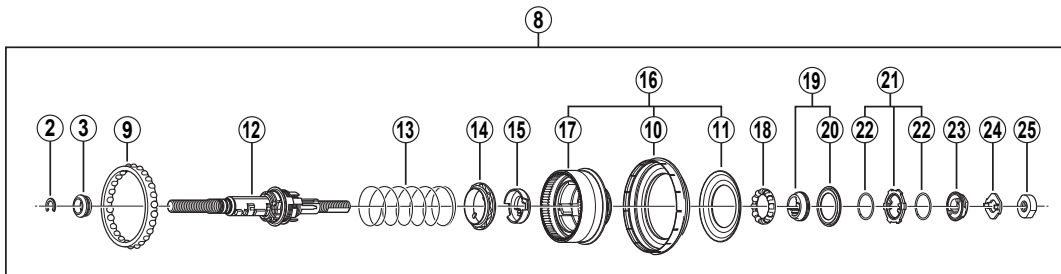

Spare parts list for after market.

SHIMANO®

SHIMANO NEXUS 7-SPEED HUB w/Hi-Power Roller Brake
SG-7R42 Inter-7 Hub **BR-IM41-R** Inter-M Brake

Q'TY	ITEM NO.	SHIMANO CODE NO.	DESCRIPTION
	1	Y-33E 98010	Internal Assembly (Axle Length 176 mm)
		Y-33E 98020	Internal Assembly (Axle Length 192 mm)
	2	Y-308 07000	Stop Ring for Carrier Guide 2
	3	Y-33E 03000	Carrier Guide 2
	4	Y-33E 98070	Carrier Unit 2
	5	Y-308 98040	Ring Gear Unit 2
	6	Y-33F 98060	Sun Gear Unit 2 & 3
	7	Y-330 98060	Carrier Unit 1
	8	Y-33E 98080	Carrier guide 2 / Axle & Driver Unit (Axle Length 176 mm)
		Y-33E 98090	Carrier guide 2 / Axle & Driver Unit (Axle Length 192 mm)
	9	Y-330 91800	Ball Retainer M (3/16" x 26)
	10	Y-33Z 25000	Right Hand Dust Cap B
	11	Y-33Z 26000	Right Hand Dust Cap C
	12	Y-33E 98050	Axle Unit (Axle Length 176 mm)
		Y-33E 98060	Axle Unit (Axle Length 192 mm)
	13	Y-330 24000	Return Spring A
	14	Y-33Z 10000	Gear Shifting Cam
	15	Y-33Z 11000	Feed Cam
	16	Y-308 98110	Driver Unit w/Right Hand Dust Cap B & C
	17	Y-308 98120	Driver Unit
	18	Y-330 91600	Ball Retainer F (3/16" x 12)
	19	Y-33Z 98030	Right Hand Cone w/Seal
	20	Y-33Z 28000	Right Hand Cone Seal
	21	Y-33F 98040	Driver Plate w/Seal
	22	Y-330 12000	Driver Plate Seal
	* 23	Y-33E 98120	Lock Washer
	24	Y-33Z 08000	Stop Washer
	25	Y-308 03020	Right Hand Lock Nut (6 mm)
	26	Y-314 14010	Cap Nut (3/8")
	27	Y-220 06040	Washer (3.2 mm)
	28	Y-75V 13000	Brake Unit Fixing Nut (8.2 mm)
	29	Y-75V 16010	Grease Hole Cap
	* 30	Y-33F 98090	Brake Arm Clip Unit (5/8")
	* 30	Y-33F 98100	Brake Arm Clip Unit (3/4")
	31	Y-75P 98030	Brake Cable Adjusting Bolt Unit
	32	Y-75P 98050	Inner Cable Fixing Bolt Unit
	33	Y-31Z 06020	Lock Nut for Left Hand Cone
	34	Y-308 98070	Left Hand Cone w/Dust Cap
	35	Y-308 98080	Ball Retainer I (3/16" x 11)
		Y-322 03220	Sprocket Wheel 16T (Silver)
		Y-322 03420	Sprocket Wheel 18T (Silver)
		Y-322 03520	Sprocket Wheel 19T (Silver)
		Y-322 03620	Sprocket Wheel 20T (Silver)
		Y-330 60000	Sprocket Wheel 21T (Silver)
		Y-330 60100	Sprocket Wheel 22T (Silver)
	* 37	Y-321 20010	Snap Ring C
	38	Y-74Y 98010	CJ-7S40 Cassette Joint Unit
	39	Y-74Y 02000	Cassette Joint Pulley
	40	Y-74Y 98020	Cassette Joint Bracket
	41	Y-33Z 98020	Cassette Joint Fixing Ring
	42	Y-74Y 98030	Inner Cable Fixing Bolt Unit for CJ-7S40
		Y-33Z 20100	Non-turn Washer 1 (Black)
		Y-33Z 20200	Non-turn Washer 2 (Yellow)
		Y-33Z 20300	Non-turn Washer 3 (Silver)
	44	Y-308 88000	TL-7S40-A Right Hand Lock Nut Tool for SG-7R41
	45	Y-308 89000	TL-7S40-B Right Hand Cone Tool
		Y-041 20600	Internal Hub Grease (Net. 100g)
	46	Y-041 20400	Roller Brake Grease (Net. 100g)