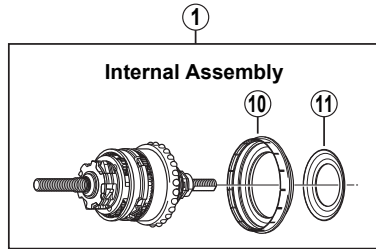

Spare parts list for after market.

SHIMANO®

SHIMANO NEXUS 7-SPEED HUB w/Hi-Power Roller Brake
SG-7R42 Inter-7 Hub **BR-IM41-R** Inter-M Brake

Q'TY	ITEM NO.	SHIMANO CODE NO.	DESCRIPTION
	1	Y-33E 98010	Internal Assembly (Axle Length 176 mm)
		Y-33E 98020	Internal Assembly (Axle Length 192 mm)
	2	Y-308 07000	Stop Ring for Carrier Guide 2
	3	Y-33E 03000	Carrier Guide 2
	4	Y-33E 98070	Carrier Unit 2
	5	Y-308 98040	Ring Gear Unit 2
	6	Y-33F 98060	Sun Gear Unit 2 & 3
	7	Y-330 98060	Carrier Unit 1
	8	Y-33E 98080	Carrier guide 2 / Axle & Driver Unit (Axle Length 176 mm)
		Y-33E 98090	Carrier guide 2 / Axle & Driver Unit (Axle Length 192 mm)
	9	Y-330 91800	Ball Retainer M (3/16" x 26)
	10	Y-33Z 25000	Right Hand Dust Cap B
	11	Y-33Z 26000	Right Hand Dust Cap C
	12	Y-33E 98050	Axle Unit (Axle Length 176 mm)
		Y-33E 98060	Axle Unit (Axle Length 192 mm)
	13	Y-330 24000	Return Spring A
	14	Y-33Z 10000	Gear Shifting Cam
	15	Y-33Z 11000	Feed Cam
	16	Y-308 98110	Driver Unit w/Right Hand Dust Cap B & C
	17	Y-308 98120	Driver Unit
	18	Y-330 91600	Ball Retainer F (3/16" x 12)
	19	Y-33Z 98030	Right Hand Cone w/Seal
	20	Y-33Z 28000	Right Hand Cone Seal
	21	Y-33F 98040	Driver Plate w/Seal
	22	Y-330 12000	Driver Plate Seal
	* 23	Y-33E 98120	Lock Washer
	24	Y-33Z 08000	Stop Washer
	25	Y-308 03020	Right Hand Lock Nut (6 mm)
	26	Y-314 14010	Cap Nut (3/8")
	27	Y-220 06040	Washer (3.2 mm)
	28	Y-75V 13000	Brake Unit Fixing Nut (8.2 mm)
	29	Y-75V 16010	Grease Hole Cap
	* 30	Y-33F 98090	Brake Arm Clip Unit (5/8")
	* 30	Y-33F 98100	Brake Arm Clip Unit (3/4")
	31	Y-75P 98030	Brake Cable Adjusting Bolt Unit
	32	Y-75P 98050	Inner Cable Fixing Bolt Unit
	33	Y-31Z 06020	Lock Nut for Left Hand Cone
	34	Y-308 98070	Left Hand Cone w/Dust Cap
	35	Y-308 98080	Ball Retainer I (3/16" x 11)
		Y-322 03220	Sprocket Wheel 16T (Silver)
		Y-322 03420	Sprocket Wheel 18T (Silver)
		Y-322 03520	Sprocket Wheel 19T (Silver)
		Y-322 03620	Sprocket Wheel 20T (Silver)
		Y-330 60000	Sprocket Wheel 21T (Silver)
		Y-330 60100	Sprocket Wheel 22T (Silver)
	* 37	Y-321 20010	Snap Ring C
	38	Y-74Y 98010	CJ-7S40 Cassette Joint Unit
	39	Y-74Y 02000	Cassette Joint Pulley
	40	Y-74Y 98020	Cassette Joint Bracket
	41	Y-33Z 98020	Cassette Joint Fixing Ring
	42	Y-74Y 98030	Inner Cable Fixing Bolt Unit for CJ-7S40
		Y-33Z 20100	Non-turn Washer 1 (Black)
		Y-33Z 20200	Non-turn Washer 2 (Yellow)
		Y-33Z 20300	Non-turn Washer 3 (Silver)
	44	Y-308 88000	TL-7S40-A Right Hand Lock Nut Tool for SG-7R41
	45	Y-308 89000	TL-7S40-B Right Hand Cone Tool
		Y-041 20600	Internal Hub Grease (Net. 100g)
	46	Y-041 20400	Roller Brake Grease (Net. 100g)