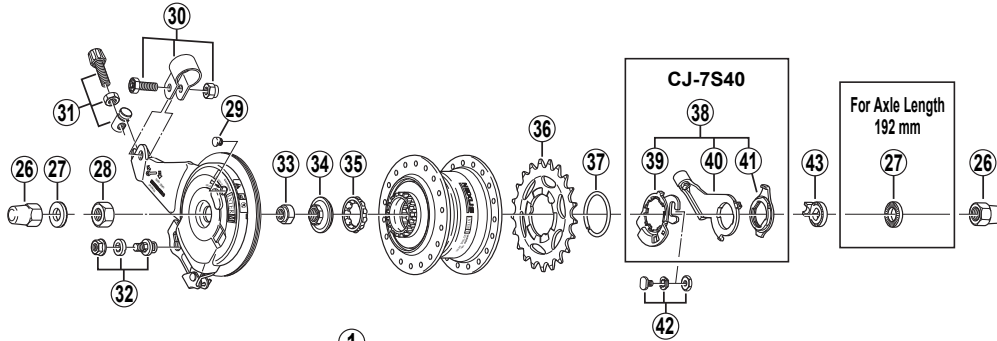

Spare parts list for after market.

SHIMANO®

SHIMANO NEXUS 7-SPEED HUB w/Hi-Power Roller Brake
SG-7R42 Inter-7 Hub **BR-IM41-R** Inter-M Brake

Q'TY	ITEM NO.	SHIMANO CODE NO.	DESCRIPTION
	1	Y-33E 98010	Internal Assembly (Axle Length 176 mm)
		Y-33E 98020	Internal Assembly (Axle Length 192 mm)
	2	Y-308 07000	Stop Ring for Carrier Guide 2
	3	Y-33E 03000	Carrier Guide 2
	4	Y-33E 98070	Carrier Unit 2
	5	Y-308 98040	Ring Gear Unit 2
	6	Y-33F 98060	Sun Gear Unit 2 & 3
	7	Y-330 98060	Carrier Unit 1
	8	Y-33E 98080	Carrier guide 2 / Axle & Driver Unit (Axle Length 176 mm)
		Y-33E 98090	Carrier guide 2 / Axle & Driver Unit (Axle Length 192 mm)
	9	Y-330 91800	Ball Retainer M (3/16" x 26)
	10	Y-33Z 25000	Right Hand Dust Cap B
	11	Y-33Z 26000	Right Hand Dust Cap C
	12	Y-33E 98050	Axle Unit (Axle Length 176 mm)
		Y-33E 98060	Axle Unit (Axle Length 192 mm)
	13	Y-330 24000	Return Spring A
	14	Y-33Z 10000	Gear Shifting Cam
	15	Y-33Z 11000	Feed Cam
	16	Y-308 98110	Driver Unit w/Right Hand Dust Cap B & C
	17	Y-308 98120	Driver Unit
	18	Y-330 91600	Ball Retainer F (3/16" x 12)
	19	Y-33Z 98030	Right Hand Cone w/Seal
	20	Y-33Z 28000	Right Hand Cone Seal
	21	Y-33F 98040	Driver Plate w/Seal
	22	Y-330 12000	Driver Plate Seal
	* 23	Y-33E 98120	Lock Washer
	24	Y-33Z 08000	Stop Washer
	25	Y-308 03020	Right Hand Lock Nut (6 mm)
	26	Y-314 14010	Cap Nut (3/8")
	27	Y-220 06040	Washer (3.2 mm)
	28	Y-75V 13000	Brake Unit Fixing Nut (8.2 mm)
	29	Y-75V 16010	Grease Hole Cap
	* 30	Y-33F 98090	Brake Arm Clip Unit (5/8")
	* 30	Y-33F 98100	Brake Arm Clip Unit (3/4")
	31	Y-75P 98030	Brake Cable Adjusting Bolt Unit
	32	Y-75P 98050	Inner Cable Fixing Bolt Unit
	33	Y-31Z 06020	Lock Nut for Left Hand Cone
	34	Y-308 98070	Left Hand Cone w/Dust Cap
	35	Y-308 98080	Ball Retainer I (3/16" x 11)
		Y-322 03220	Sprocket Wheel 16T (Silver)
		Y-322 03420	Sprocket Wheel 18T (Silver)
		Y-322 03520	Sprocket Wheel 19T (Silver)
		Y-322 03620	Sprocket Wheel 20T (Silver)
		Y-330 60000	Sprocket Wheel 21T (Silver)
		Y-330 60100	Sprocket Wheel 22T (Silver)
	* 37	Y-321 20010	Snap Ring C
	38	Y-74Y 98010	CJ-7S40 Cassette Joint Unit
	39	Y-74Y 02000	Cassette Joint Pulley
	40	Y-74Y 98020	Cassette Joint Bracket
	41	Y-33Z 98020	Cassette Joint Fixing Ring
	42	Y-74Y 98030	Inner Cable Fixing Bolt Unit for CJ-7S40
		Y-33Z 20100	Non-turn Washer 1 (Black)
		Y-33Z 20200	Non-turn Washer 2 (Yellow)
		Y-33Z 20300	Non-turn Washer 3 (Silver)
	44	Y-308 88000	TL-7S40-A Right Hand Lock Nut Tool for SG-7R41
	45	Y-308 89000	TL-7S40-B Right Hand Cone Tool
		Y-041 20600	Internal Hub Grease (Net. 100g)
	46	Y-041 20400	Roller Brake Grease (Net. 100g)