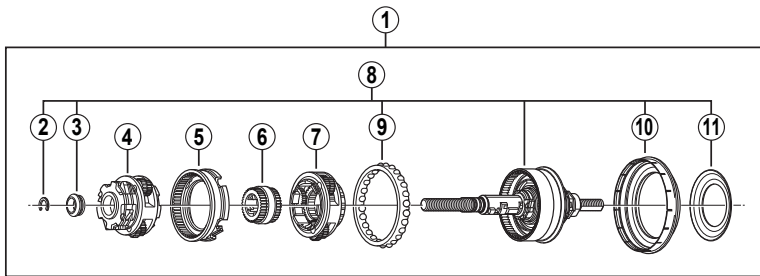

Spare parts list for after market.

SHIMANO®

SHIMANO NEXUS 7-SPEED HUB w/Hi-Power Roller Brake
SG-7R42 Inter-7 Hub **BR-IM41-R** Inter-M Brake

Q'TY	ITEM NO.	SHIMANO CODE NO.	DESCRIPTION
	1	Y-33E 98010	Internal Assembly (Axle Length 176 mm)
		Y-33E 98020	Internal Assembly (Axle Length 192 mm)
	2	Y-308 07000	Stop Ring for Carrier Guide 2
	3	Y-33E 03000	Carrier Guide 2
	4	Y-33E 98070	Carrier Unit 2
	5	Y-308 98040	Ring Gear Unit 2
	6	Y-33F 98060	Sun Gear Unit 2 & 3
	7	Y-330 98060	Carrier Unit 1
	8	Y-33E 98080	Carrier guide 2 / Axle & Driver Unit (Axle Length 176 mm)
		Y-33E 98090	Carrier guide 2 / Axle & Driver Unit (Axle Length 192 mm)
	9	Y-330 91800	Ball Retainer M (3/16" x 26)
	10	Y-33Z 25000	Right Hand Dust Cap B
	11	Y-33Z 26000	Right Hand Dust Cap C
	12	Y-33E 98050	Axle Unit (Axle Length 176 mm)
		Y-33E 98060	Axle Unit (Axle Length 192 mm)
	13	Y-330 24000	Return Spring A
	14	Y-33Z 10000	Gear Shifting Cam
	15	Y-33Z 11000	Feed Cam
	16	Y-308 98110	Driver Unit w/Right Hand Dust Cap B & C
	17	Y-308 98120	Driver Unit
	18	Y-330 91600	Ball Retainer F (3/16" x 12)
	19	Y-33Z 98030	Right Hand Cone w/Seal
	20	Y-33Z 28000	Right Hand Cone Seal
	21	Y-33F 98040	Driver Plate w/Seal
	22	Y-330 12000	Driver Plate Seal
	* 23	Y-33E 98120	Lock Washer
	24	Y-33Z 08000	Stop Washer
	25	Y-308 03020	Right Hand Lock Nut (6 mm)
	26	Y-314 14010	Cap Nut (3/8")
	27	Y-220 06040	Washer (3.2 mm)
	28	Y-75V 13000	Brake Unit Fixing Nut (8.2 mm)
	29	Y-75V 16010	Grease Hole Cap
	* 30	Y-33F 98090	Brake Arm Clip Unit (5/8")
	* 30	Y-33F 98100	Brake Arm Clip Unit (3/4")
	31	Y-75P 98030	Brake Cable Adjusting Bolt Unit
	32	Y-75P 98050	Inner Cable Fixing Bolt Unit
	33	Y-31Z 06020	Lock Nut for Left Hand Cone
	34	Y-308 98070	Left Hand Cone w/Dust Cap
	35	Y-308 98080	Ball Retainer I (3/16" x 11)
		Y-322 03220	Sprocket Wheel 16T (Silver)
		Y-322 03420	Sprocket Wheel 18T (Silver)
		Y-322 03520	Sprocket Wheel 19T (Silver)
		Y-322 03620	Sprocket Wheel 20T (Silver)
		Y-330 60000	Sprocket Wheel 21T (Silver)
		Y-330 60100	Sprocket Wheel 22T (Silver)
	* 37	Y-321 20010	Snap Ring C
	38	Y-74Y 98010	CJ-7S40 Cassette Joint Unit
	39	Y-74Y 02000	Cassette Joint Pulley
	40	Y-74Y 98020	Cassette Joint Bracket
	41	Y-33Z 98020	Cassette Joint Fixing Ring
	42	Y-74Y 98030	Inner Cable Fixing Bolt Unit for CJ-7S40
		Y-33Z 20100	Non-turn Washer 1 (Black)
		Y-33Z 20200	Non-turn Washer 2 (Yellow)
		Y-33Z 20300	Non-turn Washer 3 (Silver)
	44	Y-308 88000	TL-7S40-A Right Hand Lock Nut Tool for SG-7R41
	45	Y-308 89000	TL-7S40-B Right Hand Cone Tool
		Y-041 20600	Internal Hub Grease (Net. 100g)
	46	Y-041 20400	Roller Brake Grease (Net. 100g)