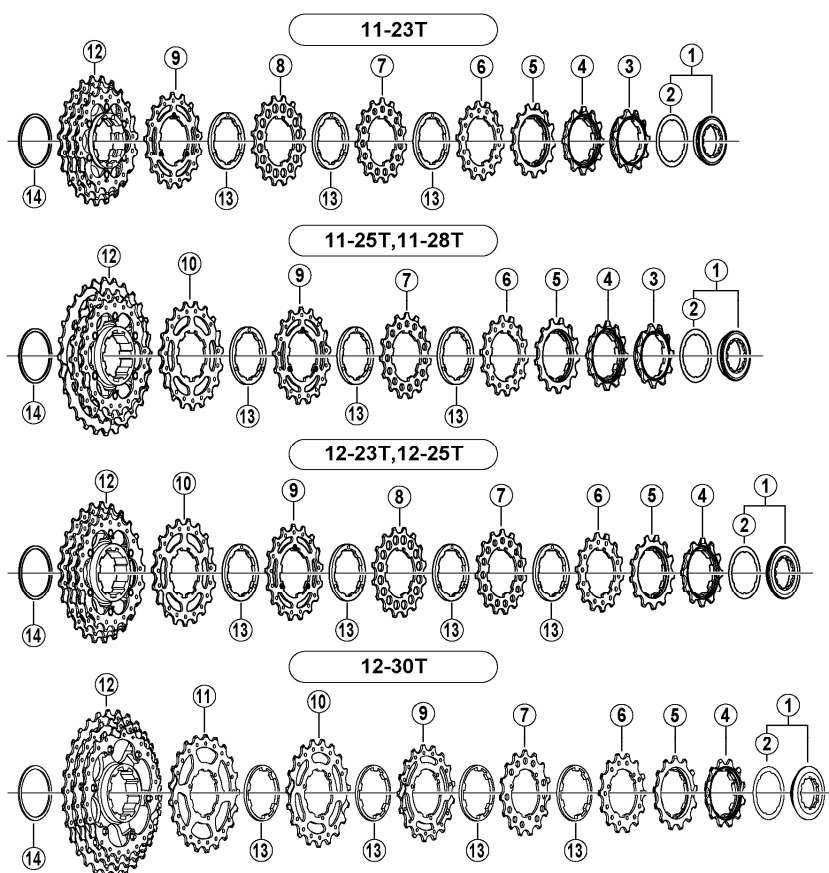

ULTEGRA Cassette Sprocket

CS-6700 10-Speed

CS-6700 sprocket teeth combinations

11 - 23 T	11 - 12 - 13 - 14 - 15 - 16 - 17 - 19 - 21 - 23 T
11 - 25 T	11 - 12 - 13 - 14 - 15 - 17 - 19 - 21 - 23 - 25 T
11 - 28 T	11 - 12 - 13 - 14 - 15 - 17 - 19 - 21 - 24 - 28 T
12 - 23 T	12 - 13 - 14 - 15 - 16 - 17 - 18 - 19 - 21 - 23 T
12 - 25 T	12 - 13 - 14 - 15 - 16 - 17 - 19 - 21 - 23 - 25 T
12 - 30 T	12 - 13 - 14 - 15 - 17 - 19 - 21 - 24 - 27 - 30 T

CS-7900
CS-6600
CS-5600

ITEM NO.	SHIMANO CODE NO.	DESCRIPTION	INTERCHANGEABILITY		
1	Y1YX98010	Lock Ring & Spacer for 11T	B	B	B
	Y1YX98020	Lock Ring & Spacer for 12T	B	B	B
2	Y10Z04000	Lock Ring Spacer for 11T	A	A	A
	Y11W02000	Lock Ring Spacer for 12T	A	A	A
3	Y1Z81100D	Sprocket Wheel 11T (Built in spacer type)	A	A	B
4	Y1Z81200D	Sprocket Wheel 12T (Built in spacer type)	A	A	B
5	Y1Z81300D	Sprocket Wheel 13T (Built in spacer type) for 11-23T, 11-25T, 11-28T, 12-23T, 12-25T	A	A	B
	Y1ZD1390D	Sprocket Wheel 13T (Built in spacer type) for 12-30T			A
6	Y1Z81400D	Sprocket Wheel 14T	B	A	B
7	Y1Z81500D	Sprocket Wheel 15T	B	A	B
8	Y1Z81600D	Sprocket Wheel 16T	B	A	B
9	Y1ZD1700E	Sprocket Wheel 17T for 11-23T, 12-23T, 12-25T			
	Y1YX1700D	Sprocket Wheel 17T for 11-25T, 11-28T, 12-30T			
10	Y1ZD1800E	Sprocket Wheel 18T for 12-23T		A	
	Y1YX1900D	Sprocket Wheel 19T for 11-25T, 11-28T, 12-30T			B
	Y1ZD1900E	Sprocket Wheel 19T for 12-25T		A	B
* 11	Y1YF21100	Sprocket Wheel 21T			
	Y1YX98030	Sprocket Unit (19-21-23T) for 11-23T		B	B
12	Y1YX98040	Sprocket Unit (19-21-23T) for 12-23T	B	B	
	Y1YX98050	Sprocket Unit (21-23-25T) for 11-25T, 12-25T			
	Y1YX98060	Sprocket Unit (21-24-28T) for 11-28T	B		
* 13	Y1YX98070	Sprocket Unit (24-27-30T) for 12-30T			
13	Y1Z805000	Sprocket Spacer (t=2.35 mm)	B	A	B
14	Y1Z807000	Low Spacer (t=1.0 mm)	A	A	A
15	Y12009230	Lock Ring Removal Tool (TL-LR15)	A	A	A