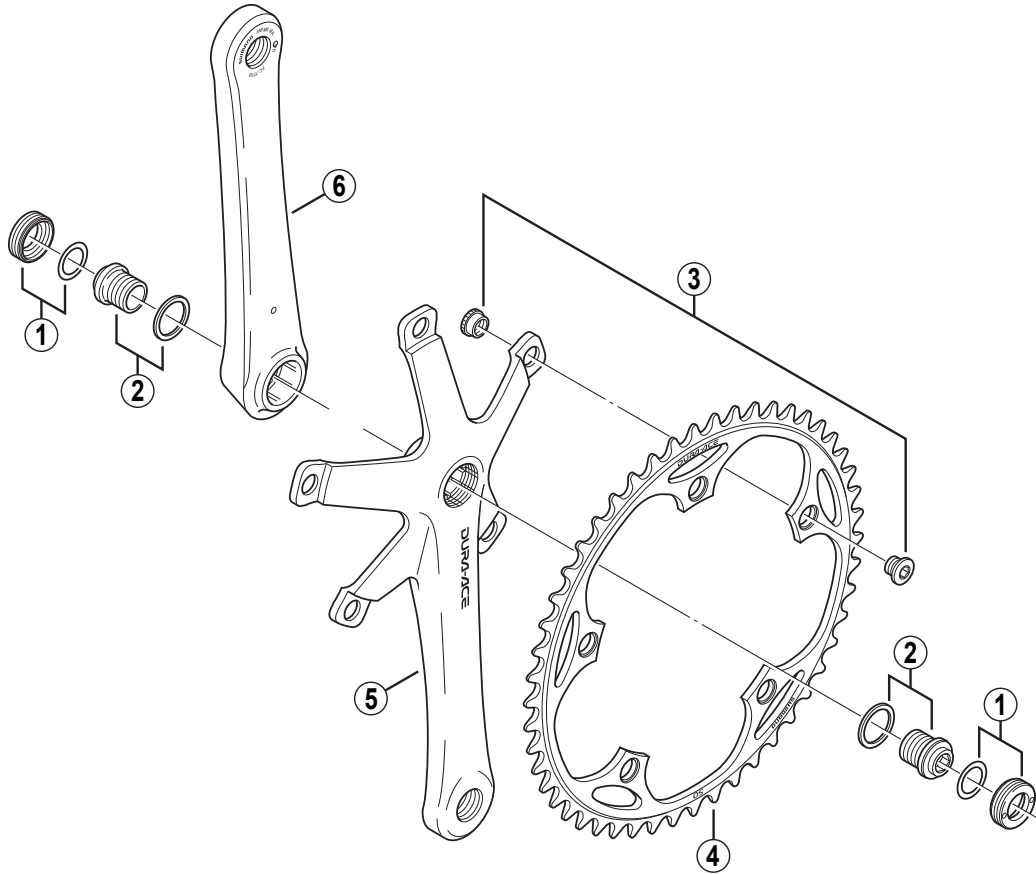

DURA-ACE TRACK Front Chainwheel
FC-7710

• Bolt circle diameter: 144 mm

	Q'TY	ITEM NO.	SHIMANO CODE NO.	DESCRIPTION
		1	Y-16P 98020	Crank Arm Cap & Plastic Washer
		2	Y-16P 98010	Crank Arm Fixing Bolt & Washer
		3	Y-16S 98010	Gear Fixing Bolt (M8 x 6) & Nut (5 sets)
		4	Y-16S 45000	Chainring 45T (1/2" x 3/32")
			Y-16S 46000	Chainring 46T (1/2" x 3/32")
			Y-16S 47000	Chainring 47T (1/2" x 3/32")
			Y-16S 48000	Chainring 48T (1/2" x 3/32")
			Y-16S 49000	Chainring 49T (1/2" x 3/32")
			Y-16S 50000	Chainring 50T (1/2" x 3/32")
			Y-16S 51000	Chainring 51T (1/2" x 3/32")
			Y-16S 52000	Chainring 52T (1/2" x 3/32")
			Y-16S 53000	Chainring 53T (1/2" x 3/32")
			Y-16S 54000	Chainring 54T (1/2" x 3/32")
			Y-16S 55000	Chainring 55T (1/2" x 3/32")
	*		Y-16S 98020	Right Hand Crank Arm 165 mm
	*		Y-16S 98030	Right Hand Crank Arm 167.5 mm
	* 5		Y-16S 98040	Right Hand Crank Arm 170 mm
	*		Y-16S 98050	Right Hand Crank Arm 172.5 mm
	*		Y-16S 98060	Right Hand Crank Arm 175 mm
	*		Y-16S 98070	Left Hand Crank Arm 165 mm
	*		Y-16S 98080	Left Hand Crank Arm 167.5 mm
	* 6		Y-16S 98090	Left Hand Crank Arm 170 mm
	*		Y-16S 98100	Left Hand Crank Arm 172.5 mm
	*		Y-16S 98110	Left Hand Crank Arm 175 mm