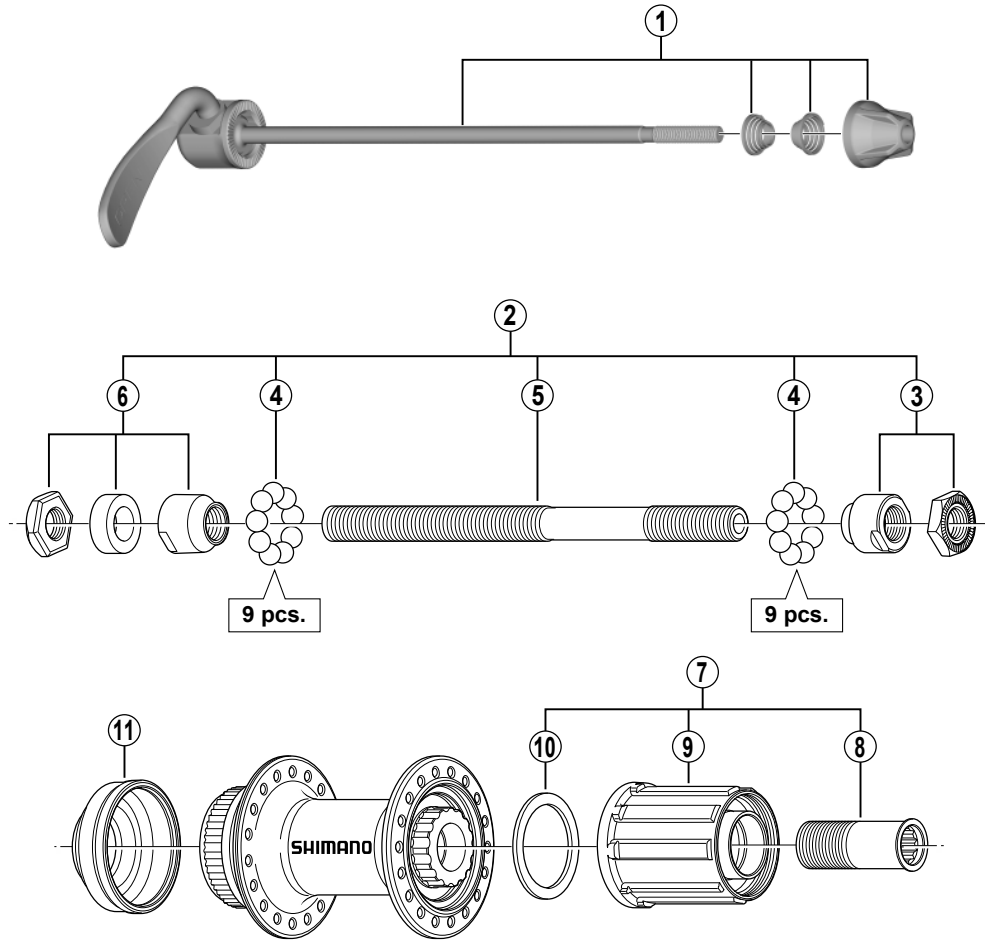

Freehub (8/9/10-speed)
FH-RM35-L For Disc Brake

• Over Lock Nut Dimension: 135 mm (5-5/16")

ITEM NO.	SHIMANO CODE NO.	DESCRIPTION	INTERCHANGEABILITY	
* 1	Y31U98010	Complete Quick Release 166 mm (6-17/32")	A	
* 1	Y31U98020	Complete Quick Release 170 mm (6-11/16")	A	
2	Y3TE98010	Complete Hub Axle 146 mm (5-3/4")		
3	Y3TE98020	Right Hand Lock Nut Unit		
4	Y00091310	Steel Ball (1/4") 18 pcs.	A	
5	Y30K01200	Hub Axle M10 x 146 mm (5-3/4")	A	
6	Y3TE98030	Left Hand Lock Nut Unit		
7	Y3TE98040	Complete Freewheel Body		
8	Y3BL03000	Body Fixing Bolt	A	
9	Y3TE98050	Freewheel Body Unit		
10	Y3TD06000	Hub Shell Spacer		
11	Y25Y06000	Rotor Mount Cover	A	

A: Same parts.

B: Parts are usable, but differ in materials, appearance, finish, size, etc.

Absence of mark indicates non-interchangeability.

Specifications are subject to change without notice.

FH-RM65

Apr.-2016-3250A