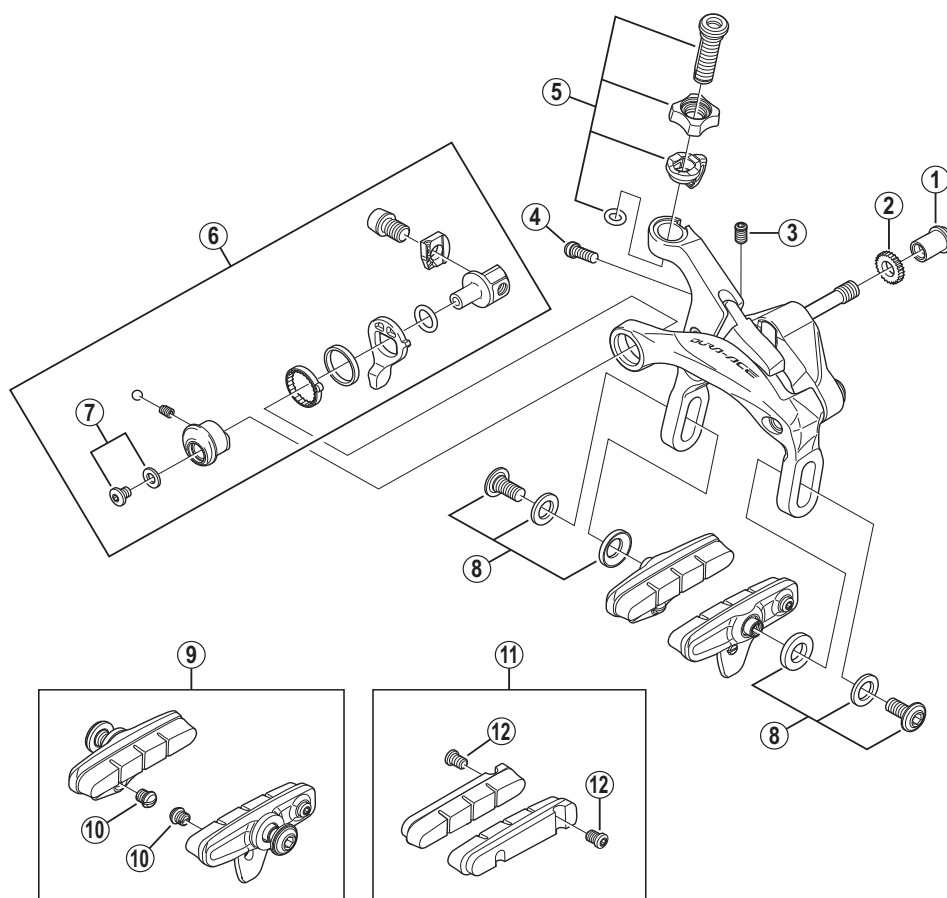

DURA-ACE Caliper Brake BR-9000

ITEM NO.	SHIMANO CODE NO.	DESCRIPTION
1	Y8G615000	Pivot Nut (10.5 mm) for Front / Rear
	Y8G615010	Pivot Nut (12.5 mm) for Front
	Y85574310	Pivot Nut (18.0 mm) for Front
	Y8A023200	Pivot Nut (27.0 mm) for Front
	Y8A023210	Pivot Nut (32.0 mm) for Front
2	Y87008100	Set Washer
3	Y8BW11100	Set Bolt
4	Y8FA09000	EC-Bolt (M4 x 10.2)
5	Y8L298010	Cable Adjusting Bolt Unit
*	Y8L298100	Quick Release Assembly
7	Y8FA98110	Quick Release Fixing Bolt (M4 x 4.8) & Washer
8	Y8L298040	Shoe Fixing Bolt Unit (M5 x 11.2)
9	Y8L298050	R55C4 Cartridge-Type Brake Shoe Set (Pair)
10	Y8FA16000	Tire Guide
11	Y8L298060	R55C4 Cartridge-Type Brake Shoes & Fixing Bolts (Pair)
	Y8L298070	R55C4 Cartridge-Type Brake Shoes & Fixing Bolts (Pair) for Carbon Rim
	Y8L398030	R55C4-1 Cartridge-Type Brake Shoes (-1 mm thinner shoe) & Fixing Bolts (Pair) for Carbon Rim
12	Y8L227000	Fixing Bolt (M4 x 5.5)