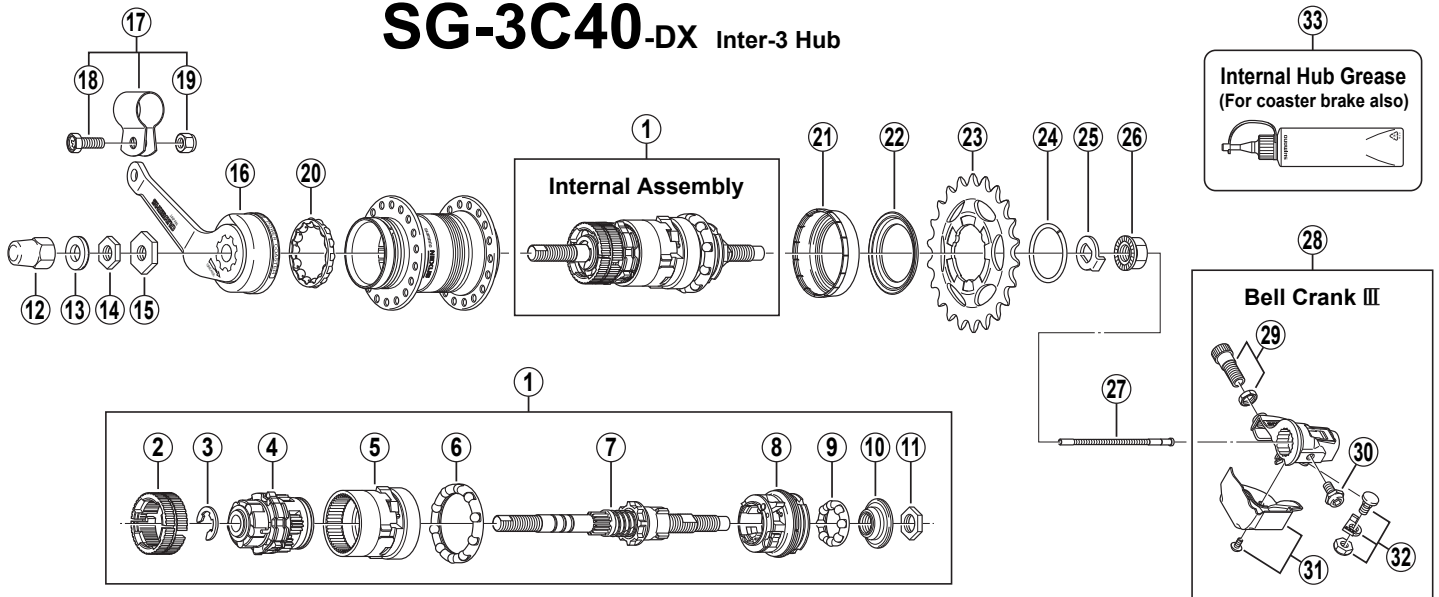

SHIMANO NEXUS 3-SPEED HUB w/Coaster Brake

**SG-3C40-DX** Inter-3 Hub

Q'TY	ITEM NO.	SHIMANO CODE NO.	DESCRIPTION
	1	Y-33R 90100	Internal Assembly (Axle Length 168 mm)
		Y-33R 90120	Internal Assembly (Axle Length 175 mm)
	2	Y-33R 90600	Brake Shoe Unit
	3	Y-325 32000	Stop Ring (φ9 mm)
	4	Y-33R 90700	Carrier Unit
	5	Y-33R 90800	Ring Gear Unit
	6	Y-33R 90220	Ball Retainer K (7/32" x 10)
	7	Y-33R 98010	Axle Unit (Axle Length 168 mm)
		Y-33R 98060	Axle Unit (Axle Length 175 mm)
	8	Y-33R 90400	Driver Unit
	9	Y-33R 90210	Ball Retainer J (7/32" x 8)
	10	Y-33R 90500	Right Hand Cone w/Dust Seal
	11	Y-33R 08010	Right Hand Lock Nut (3 mm) for Axle Length 168 mm
		Y-325 30300	Right Hand Lock Nut (7.7 mm) for Axle Length 175 mm
	12	Y-314 14010	Cap Nut (3/8")
	13	Y-220 06040	Washer (3.2 mm)
	14	Y-33R 49010	Left Hand Lock Nut (3 mm) for Axle Length 168 mm
		Y-33R 49020	Left Hand Lock Nut (5 mm) for Axle Length 175 mm
	15	Y-33R 48010	Stop Nut (3 mm)
	16	Y-33R 98090	Brake Arm Unit
	17	Y-33F 98090	Brake Arm Clip Unit (5/8")
		Y-33F 98100	Brake Arm Clip Unit (3/4")
	18	Y-75M 06000	Clip Screw (M6 x 16)
	19	Y-317 27200	Clip Nut
	20	Y-33R 90200	Ball Retainer L (3/16" x 14)
	21	Y-33R 05000	Right Hand Dust Cap A
	22	Y-33R 52001	Right Hand Dust Cap B
	23	Y-322 03220	Sprocket Wheel 16T (Silver)
		Y-322 03420	Sprocket Wheel 18T (Silver)
		Y-322 03520	Sprocket Wheel 19T (Silver)
		Y-322 03620	Sprocket Wheel 20T (Silver)
		Y-330 60000	Sprocket Wheel 21T (Silver)
		Y-330 60100	Sprocket Wheel 22T (Silver)
		Y-330 60200	Sprocket Wheel 23T (Silver)
	24	Y-321 20010	Snap Ring C
	25	Y-33R 50010	Non-turn Washer
	26	Y-220 15010	Flange Nut
	27	Y-33R 98080	Push Rod (81.85 mm) for Axle Length 168 mm
		Y-33S 98180	Push Rod (86.85 mm) for Axle Length 175 mm
	28	Y-33S 95100	Bell Crank III Unit
	29	Y-33S 98010	Cable Adjusting Bolt & Nut
	30	Y-33S 57000	Bell Crank Body Fixing Bolt
	31	Y-33S 98020	Bell Crank Cover & Fixing Screw
	32	Y-33S 98030	Inner Cable Fixing Bolt Unit
	33	Y-041 20600	Internal Hub Grease (Net. 100g)