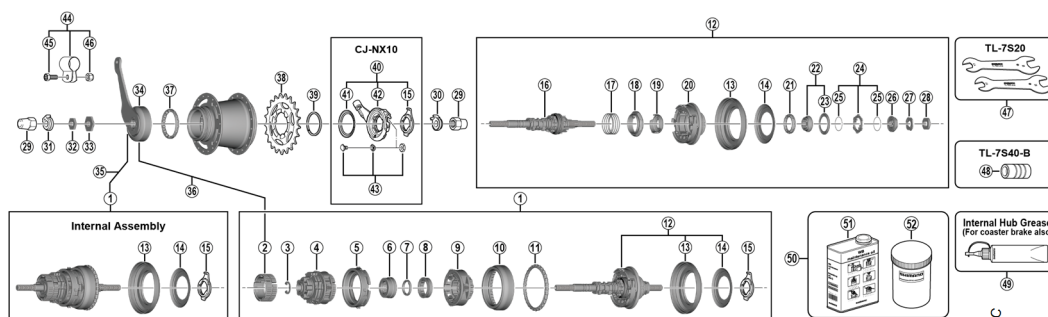

NEXUS 7-Speed Internal Hub SG-C3001-7C-DX

ITEM NO.	SHIMANO CODE NO.	DESCRIPTION	INTERCHANGEABILITY	
1	Y3EV98010	Internal Assembly (Axle Length 175.5 mm) DX	B	B
	Y3EV98020	Internal Assembly (Axle Length 184 mm) DX		B
2	Y38R98040	Brake Shoe Unit		A
3	Y32532000	Stop Ring (ø9 mm)	A	A
4	Y3EV98030	Carrier Unit 2		
5	Y35K98040	Ring Gear Unit 2	A	A
6	Y3EV09000	Sun Gear 3		
7	Y38R11000	Sun Gear Guide Ring 2		A
8	Y3EV08000	Sun Gear 2		
9	Y38P98050	Carrier Unit 1		A
10	Y35K98050	Ring Gear Unit 1	A	A
11	Y38R98060	Ball Retainer H (3/16" x 29)	A	A
12	Y3EV98040	Axle & Driver Unit (Axle Length 175.5 mm) w/Right Hand Dust Cap B & C (DX)		
	Y3EV98050	Axle & Driver Unit (Axle Length 184 mm) w/Right Hand Dust Cap B & C (DX)		
13	Y35K06000	Right Hand Dust Cap B (DX)	A	A
14	Y33Z26000	Right Hand Dust Cap C	A	A
15	Y33Z98020	Cassette Joint Fixing Ring	A	A
16	Y3EV98060	Axle Unit (Axle Length 175.5mm)		
	Y3EV98070	Axle Unit (Axle Length 184mm)		
17	Y33024000	Return Spring A	A	A
18	Y33Z10000	Gear Shifting Cam	A	A
19	Y3EV02000	Feed Cam		
20	Y35K98080	Driver Unit	A	A
21	Y33091600	Ball Retainer F (3/16" x 12)	A	A
22	Y39098160	Right Hand Cone w/Seal	A	A
23	Y35K07000	Right Hand Cone Seal	A	A
24	Y33F98040	Driver Plate w/Seal	A	A
25	Y33012000	Driver Plate Seal	A	A
26	Y33E98120	Lock Washer	A	A
27	Y33Z08000	Stop Washer	A	A
28	Y33Z07020	Right Hand Lock Nut (3.4 mm)	A	A
29	Y31414010	Cap Nut (3/8")	A	A
30	Y33Z20500	Non-turn Washer 5R (Yellow)	A	A
	Y33M39600	Non-turn Washer 6R (Silver)	A	A
	Y33M39700	Non-turn Washer 7R (Black)	A	A
	Y33M39510	Non-turn Washer 5L (Brown)	A	A
31	Y33M39610	Non-turn Washer 6L (White)	A	A
	Y33M39710	Non-turn Washer 7L (Gray)	A	A
	Y32138040	Lock Nut (3.5 mm)	A	A
33	Y33548110	Stop Nut	A	A
34	Y38R98130	Brake Arm Unit (Silver/DX)	A	A
	Y3EV98080	Brake Arm Unit (Black/DX)	B	B
35	Y3EV98090	Internal Assembly (Axle Length 175.5 mm) & Brake Arm Unit (Silver/DX)	B	B
	Y3EV98100	Internal Assembly (Axle Length 175.5 mm) & Brake Arm Unit (Black/DX)	B	B
	Y3EV98110	Internal Assembly (Axle Length 184 mm) & Brake Arm Unit (Silver/DX)		B
	Y3EV98120	Internal Assembly (Axle Length 184 mm) & Brake Arm Unit (Black/DX)		B
36	Y3EV98130	Brake Shoe Unit & Brake Arm Unit (Silver/DX)	B	A
	Y3EV98140	Brake Shoe Unit & Brake Arm Unit (Black/DX)	B	B
37	Y38R98190	Ball Retainer B (3/16" x 16)	A	A
	Y32203220	Sprocket Wheel 16T (Silver)	A	A
	Y32203420	Sprocket Wheel 18T (Silver)	A	A
	Y32203520	Sprocket Wheel 19T (Silver)	A	A
	Y32203620	Sprocket Wheel 20T (Silver)	A	A
	Y33060000	Sprocket Wheel 21T (Silver)	A	A
	Y33060100	Sprocket Wheel 22T (Silver)	A	A
	Y33060200	Sprocket Wheel 23T (Silver)	A	A
39	Y32120100	Snap Ring C	A	A
40	Y74Y98050	CJ-NX10 Cassette Joint Unit	A	A
	Y74V98010	CJ-NX10 Cassette Joint Unit for Belt drive system		
41	Y74Y18000	Driver Cap	A	A
42	Y74Y93100	CJ-NX10 Cassette Joint	A	A
	Y74V98020	CJ-NX10 Cassette Joint for Belt drive system		
43	Y74Y98060	Inner Cable Fixing Bolt Unit	A	A
44	Y33F98090	Brake Arm Clip Unit (5/8")	A	A
45	Y75M06000	Clip Screw (M6 x 16)	A	A
46	Y31727200	Clip Nut	A	A
47	Y13098900	TL-7S20 Hub Spanner (17 mm x 22 mm) 2 pcs.	A	A
48	Y30889000	TL-7S40-B Right Hand Cone Tool	A	A
49	Y04120800	Internal Hub Grease (Net. 100g)	A	A
50	Y00298010	WB maintenance oil set	A	A
51	Y00201000	WB maintenance oil (1L)	A	A
52	Y00201100	Bottle	A	A