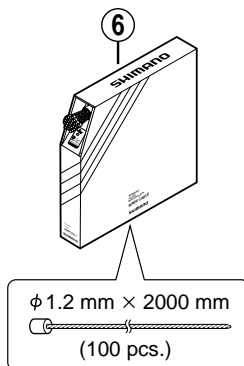

### SHIMANO NEXUS Revo-Shift Lever SL-7S10 For 7-Speed

ITEM NO.	SHIMANO CODE NO.	DESCRIPTION
* 1	Y-6CK98010	Indicator Cover & Fixing Screw (M2.5 x 7)
2	Y-6CK07000	Indicator
3	Y-61W98030	Cable Adjusting Bolt Unit
4	Y-6CK10000	Clamp Bolt (M4 x 16)
5	Y-61X 14000	Half Grip ( $\phi$ 22.2 mm / Gray)
	Y-61X 14010	Half Grip ( $\phi$ 22.2 mm / Black)
6	Y-600 98510	Inner Cable Box (Stainless / 100 pcs.)
7	Y-60B 98030	SIS-SP Outer Casing (Black) w/Outer Caps
	Y-60B 98020	SIS-SP Outer Casing (Silver) w/Outer Caps
8	Y-620 98030	Inner End Caps ( $\phi$ 1.2 mm / 100 pcs.)
9	Y-6CK02000	Shift Actuator (Black)