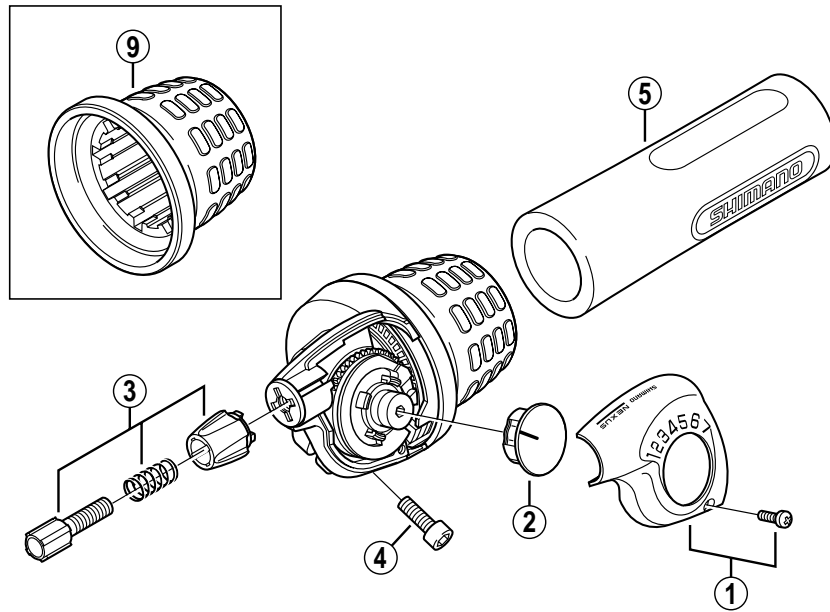

### SHIMANO NEXUS Revo-Shift Lever SL-7S10 For 7-Speed

ITEM NO.	SHIMANO CODE NO.	DESCRIPTION
* 1	Y-6CK98010	Indicator Cover & Fixing Screw (M2.5 x 7)
2	Y-6CK07000	Indicator
3	Y-61W98030	Cable Adjusting Bolt Unit
4	Y-6CK10000	Clamp Bolt (M4 x 16)
5	Y-61X 14000	Half Grip ( $\phi$ 22.2 mm / Gray)
	Y-61X 14010	Half Grip ( $\phi$ 22.2 mm / Black)
6	Y-600 98510	Inner Cable Box (Stainless / 100 pcs.)
7	Y-60B 98030	SIS-SP Outer Casing (Black) w/Outer Caps
	Y-60B 98020	SIS-SP Outer Casing (Silver) w/Outer Caps
8	Y-620 98030	Inner End Caps ( $\phi$ 1.2 mm / 100 pcs.)
9	Y-6CK02000	Shift Actuator (Black)