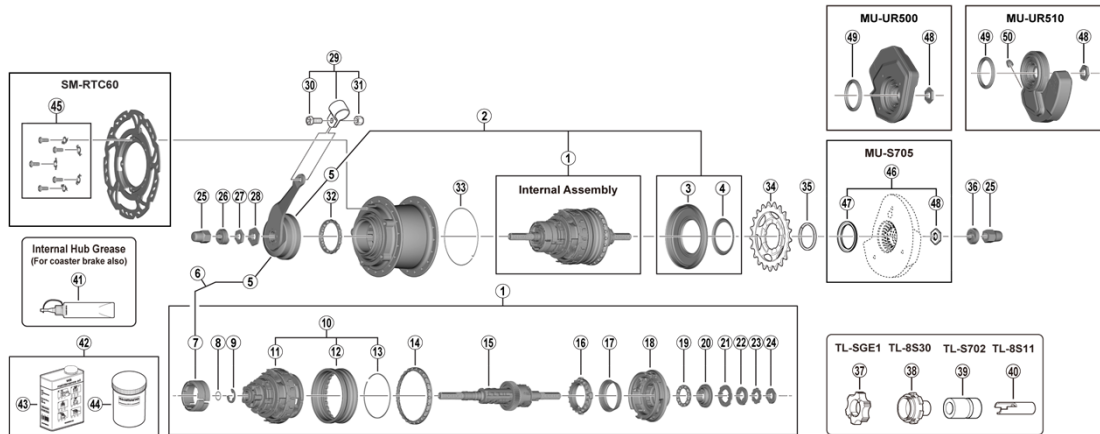

NEXUS 8-speed Internal Hub w/Coaster Brake

SG-C6061-8CD MU-S705 MU-UR500 MU-UR510

ITEM NO.	SHIMANO CODE NO.	DESCRIPTION
1	Y3EF98010	Internal assembly (axle length 187 mm)
2	Y3EF98020	Internal assembly (axle length 187 mm), brake arm unit, right hand dust cap A and B
3	Y34R98110	Right hand dust cap A with seal
4	Y34R0E000	Right hand dust cap B
5	Y38X98030	Brake arm unit (3 serration)
6	Y38X98040	Brake shoe unit and brake arm unit
7	Y37G98020	Brake shoe unit (3 pcs.)
8	Y37E08000	O-ring
9	Y37G19000	E-ring
10	Y3ED98030	Ring gear unit
11	Y3ED98040	Carrier unit
12	Y35P11010	Ring gear 1
13	Y34R80000	Ring gear 1 stop ring
14	Y38X98050	Ball retainer O (3/16" x 26)
15	Y3EF98030	Hub axle unit (axle length 187 mm)
16	Y35P98060	Clutch unit
17	Y34R21000	Return spring A
18	Y37H98050	Driver unit
19	Y34R98070	Ball retainer P (3/16" x 13)
20	Y37S98040	Right hand cone with seal
21	Y37S07000	Driver plate
22	Y37S98050	Lock washer
23	Y38F17000	Right hand lock nut washer
24	Y38F16000	Right hand lock nut
25	Y31414010	Cap nut (3/8")
26	Y33M39510	Non-turn washer 5L (brown)
26	Y33M39610	Non-turn washer 6L (white)
26	Y33M39710	Non-turn washer 7L (gray)
27	Y35P28000	Left hand lock nut (3 mm)
28	Y35P22000	Stop nut
29	Y33F98090	Brake arm clip unit (5/8")
29	Y33F98100	Brake arm clip unit (3/4")
30	Y75M06000	Clip screw (M6 x 16)
31	Y31727200	Clip nut
32	Y38R98190	Ball retainer B (3/16" x 16)
33	Y35J11100	Hub shell slide spring
34	Y32203220	Sprocket wheel 16T (silver)
34	Y32203420	Sprocket wheel 18T (silver)
34	Y32203520	Sprocket wheel 19T (silver)
34	Y32203620	Sprocket wheel 20T (silver)
34	Y33060000	Sprocket wheel 21T (silver)
34	Y33060100	Sprocket wheel 22T (silver)
34	Y33060200	Sprocket wheel 23T (silver)
35	Y32120100	Snap ring C
36	Y33Z20500	Non-turn washer 5R (yellow)
36	Y33M39600	Non-turn washer 6R (silver)
36	Y33M39700	Non-turn washer 7R (black)
37	Y20W10000	TL-SGE1 1st gear set tool
38	Y70800300	TL-8S30 Carrier unit tool
39	Y13098022	TL-S702 Right hand cone installation tool
40	Y70800600	TL-8S11 Right hand cone removal tool
41	Y04130100	Internal hub grease (100 g)
41	Y04130200	Internal hub grease (2.5 kg)
42	Y00298010	Internal hub maintenance oil set
43	Y00201000	Internal hub maintenance oil (1 L)
44	Y00201100	Bottle
45	Y8NA98010	Rotor fixing screw and lock washer
46	Y38F98050	Motor unit seal and lock nut
47	Y707000G0	Motor unit seal
48	Y707000Y0	Lock nut
49	Y78U00022	Motor unit seal
50	Y3GK89000	Boot