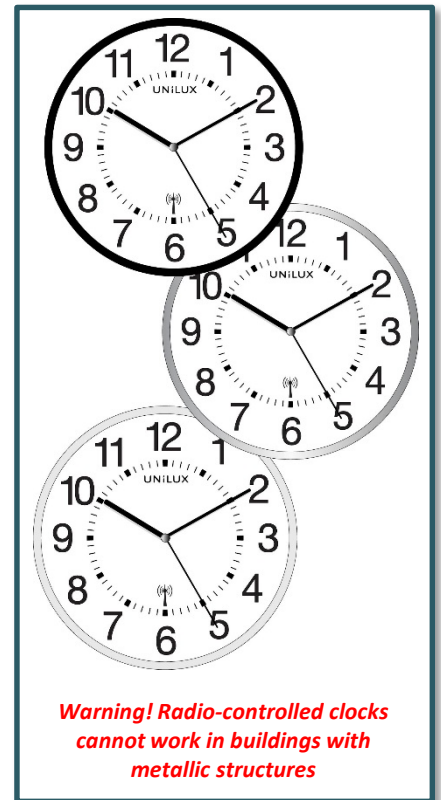

### Radio-controlled technology

Forget approximatively clocks: WAVE is automatically and permanently adjusted with radio waves from Mainfligen atomic clock. High precision: 1 second of difference maximum every 1 million years.

### Perfect visibility of the time

WAVE has got a 30 cm of diameter. The big Arabic numerals are easily readable wherever you are in the room. A protective glass avoids dust and yellowing due to sun exposure. Fitted with second hand.

Available in 3 colours: black, metal grey and white.

READABLE UP TO 35 METERS EFFORTLESSLY

### Materials

Outline : plastic

1 AA 1,5V (supplied)

| SAP no.   | Colour   | Dimensions | Battery fitted     | Second hand | Radio-controlled | Readability | Warranty | Net weight | EAN Code      |
|-----------|----------|------------|--------------------|-------------|------------------|-------------|----------|------------|---------------|
| 400094562 | Met grey | ∅ 30 cm    | 1 x AA 1,5 V       | Yes         | Yes              | 35 m        | 2 years  | 0,65 kg    | 3595560024445 |
| 400094561 | Black    | ∅ 30 cm    | 1 x AA 1,5 V       | Yes         | Yes              | 35 m        | 2 years  | 0,65 kg    | 3595560024186 |
| SAP no.   | Colour   | Dimensions | Battery not fitted | Second hand | Radio-controlled | Readability | Warranty | Net weight | EAN Code      |
| 400094563 | White    | ∅ 30 cm    | 1 x AA 1,5 V       | Yes         | Yes              | 35 m        | 2 years  | 0,65 kg    | 3595560024711 |